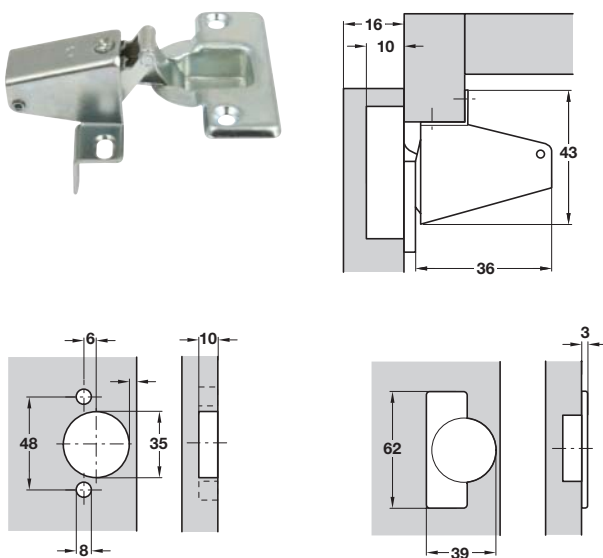

Swing up hinge, screw fixing cup

- > Screw fixing cup, screw fixing flap
- > Order qty: 1 pc

Cat. No. 356.35.815
Screw fixing cup