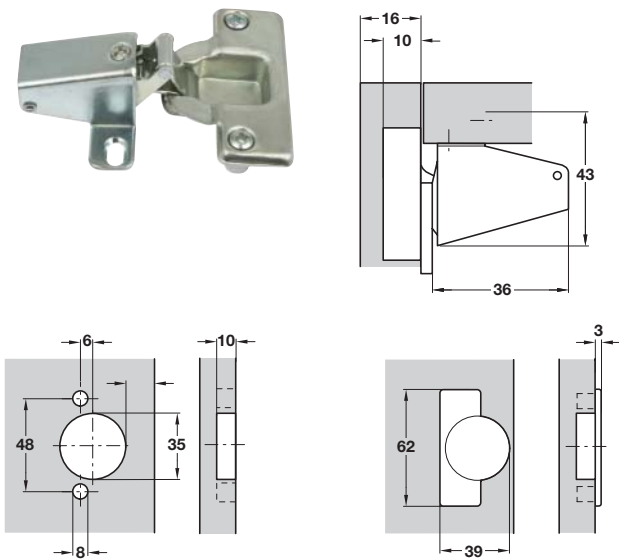

# SWING UP HINGES

For caravan furniture.

- > For straight flaps
- > For flap thickness 16 mm, for two-sided screw fixing to mounting bracket
- > Height adjusting screw
- > With automatic closing spring
- > Maximum flap size H 315 x W 450 mm
- > Drilling pattern 48/6
- > Galvanized steel cup and arm

## Swing up hinge, press fitting cup

- > Press fitting cup, screw fixing flap
- > Order qty: 1 pc

Cat. No. 356.35.723  
Press fitting cup

## Swing up hinge, screw fixing cup

- > Screw fixing cup, screw fixing flap
- > Order qty: 1 pc

Cat. No. 356.35.815  
Screw fixing cup