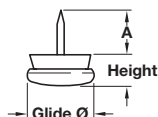

PIN TYPE GLIDES

Glide

- > With three lugs
- > Nickel-plated steel
- > Order qty: Multiples of 100 pcs

Glide Ø	Cat. No
Ø 15 mm	650.03.152
Ø 18 mm	650.03.189

Pin type chair leg glide

- > Nickel-plated steel
- > Order qty: Multiples of 100 pcs

Glide Ø	Height	Dim. A	Cat. No.
Ø 13 mm	3.5 mm	14 mm	650.01.130
Ø 15 mm	3.5 mm	16 mm	650.01.158
Ø 18 mm	3.5 mm	15 mm	650.01.185
Ø 20 mm	3.5 mm	19 mm	650.01.201
Ø 25 mm	4.5 mm	21 mm	650.01.256
Ø 30 mm	4.5 mm	19 mm	650.01.309

Pin type glide

- > Nickel-plated steel with black rubber washer
- > Order qty: Multiples of 100 pcs

Glide Ø	Height	Dim. A	Cat. No.
Ø 18 mm	8.0 mm	11 mm	650.11.181
Ø 20 mm	8.0 mm	13 mm	650.11.207

Pin type glide