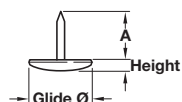

PIN TYPE GLIDES

Glide

- > With three lugs
- > Nickel-plated steel
- > Order qty: Multiples of 100 pcs

Glide Ø	Cat. No
Ø 15 mm	650.03.152
Ø 18 mm	650.03.189

Pin type chair leg glide

- > Nickel-plated steel
- > Order qty: Multiples of 100 pcs

Glide Ø	Height	Dim. A	Cat. No.
Ø 13 mm	3.5 mm	14 mm	650.01.130
Ø 15 mm	3.5 mm	16 mm	650.01.158
Ø 18 mm	3.5 mm	15 mm	650.01.185
Ø 20 mm	3.5 mm	19 mm	650.01.201
Ø 25 mm	4.5 mm	21 mm	650.01.256
Ø 30 mm	4.5 mm	19 mm	650.01.309

Pin type glide

- > Nickel-plated steel with black rubber washer
- > Order qty: Multiples of 100 pcs

Glide Ø	Height	Dim. A	Cat. No.
Ø 18 mm	8.0 mm	11 mm	650.11.181
Ø 20 mm	8.0 mm	13 mm	650.11.207

Pin type glide