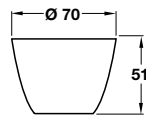

PLASTIC FURNITURE FEET

Furniture foot

- > Lacquered plastic
- > Order qty: 1 pc

Finish	Load capacity	Cat. No.
Silver coloured	Approx. 100 kg	634.00.900

Furniture foot

- > Lacquered plastic
- > Order qty: 1 pc