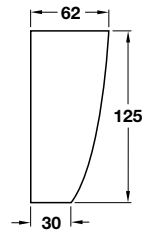

PLASTIC FURNITURE FEET

Furniture foot

- > Lacquered plastic
- > Order qty: 1 pc

Finish	Load capacity	Cat. No.
Silver coloured	Approx. 100 kg	634.00.900

Furniture foot

- > Lacquered plastic
- > Order qty: 1 pc