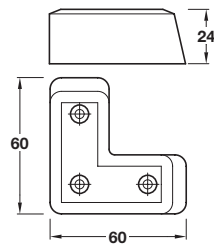

Furniture foot

- > Plastic
- > Order qty: 1 pc

Finish	Cat. No.
Silver coloured (RAL 9006)	634.86.910