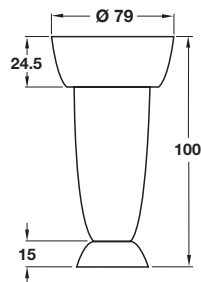

Furniture foot

Drawing shows foot with rectangular mounting plate 634.02.901

- > Load capacity approx. 100 kg per foot
- > Lacquered plastic
- > Order qty: 1 pc

> Order mounting plate separately, round or rectangular, shown below

Installed height	150 mm
Silver coloured	634.02.913

Mounting plate, rectangular

- > For use with furniture foot 634.02.911/913
- > Lacquered plastic
- > Order qty: 1 pc

Finish	Cat. No.
Silver coloured	634.02.901

Furniture feet and mounting plates set

- > Set consists of:
 - 4x 634.02.911 Furniture foot, 100 mm installed height, lacquered plastic
 - 4x 634.02.900 Round mounting plate, lacquered plastic
- > Order qty: 1 set