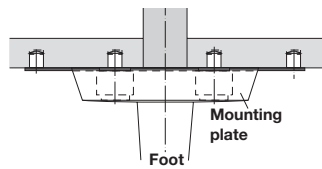

Furniture foot

Drawing shows foot with rectangular mounting plate 634.02.901

- > Load capacity approx. 100 kg per foot
- > Lacquered plastic
- > Order qty: 1 pc

> Order mounting plate separately, round or rectangular, shown below

Installed height	150 mm
Silver coloured	634.02.913

Mounting plate, rectangular

- > For use with furniture foot 634.02.911/913
- > Lacquered plastic
- > Order qty: 1 pc

Finish	Cat. No.
Silver coloured	634.02.901

Furniture feet and mounting plates set

- > Set consists of:
 - 4x 634.02.911 Furniture foot, 100 mm installed height, lacquered plastic
 - 4x 634.02.900 Round mounting plate, lacquered plastic
- > Order qty: 1 set