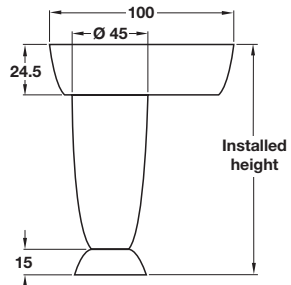

Furniture foot

Drawing shows foot with rectangular mounting plate 634.02.901

- > Load capacity approx. 100 kg per foot
- > Lacquered plastic
- > Order qty: 1 pc

> Order mounting plate separately, round or rectangular, shown below

Installed height	150 mm
Silver coloured	634.02.913

Mounting plate, rectangular

- > For use with furniture foot 634.02.911/913
- > Lacquered plastic
- > Order qty: 1 pc

Finish	Cat. No.
Silver coloured	634.02.901

Furniture feet and mounting plates set

- > Set consists of:
 - 4x 634.02.911 Furniture foot, 100 mm installed height, lacquered plastic
 - 4x 634.02.900 Round mounting plate, lacquered plastic
- > Order qty: 1 set