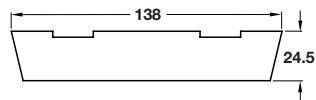

Furniture foot

Drawing shows foot with rectangular mounting plate 634.02.901

- > Load capacity approx. 100 kg per foot
- > Lacquered plastic
- > Order qty: 1 pc

> Order mounting plate separately, round or rectangular, shown below

Installed height	150 mm
Silver coloured	634.02.913

Mounting plate, rectangular

- > For use with furniture foot 634.02.911/913
- > Lacquered plastic
- > Order qty: 1 pc

Finish	Cat. No.
Silver coloured	634.02.901