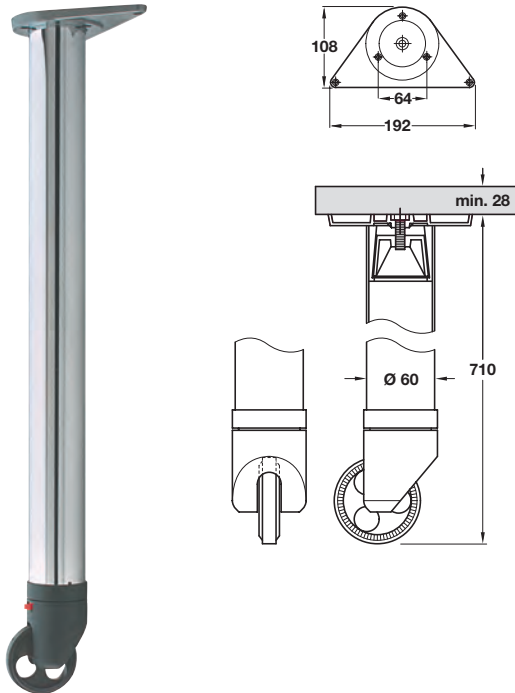

## TABLE LEGS WITH CASTORS

For tables, worktops or desks.

### Table leg with castor, Ø 60 mm

- > Ø 75 mm swivelling castor with brake
- > Dark grey zinc alloy screw fixing mounting plate
- > Black plastic castor
- > Tubular steel leg
- > Order qty: 1 pc

Finish  
Polished chrome

**710 mm height**  
635.16.270

### Table leg with castor, Ø 60 mm

- > Ø 75 mm swivelling castor with brake
- > Dark grey zinc alloy screw fixing mounting plate
- > Beech effect plastic castor with black wheel and brake
- > Tubular steel leg
- > Order qty: 1 pc