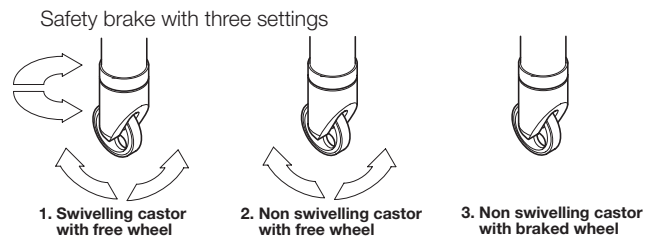

## TABLE LEGS WITH CASTORS

For tables, worktops or desks.

### Table leg with castor, Ø 60 mm

- > Ø 75 mm swivelling castor with brake
- > Dark grey zinc alloy screw fixing mounting plate
- > Black plastic castor
- > Tubular steel leg
- > Order qty: 1 pc

Finish  
Polished chrome

### Table leg with castor, Ø 60 mm

- > Ø 75 mm swivelling castor with brake
- > Dark grey zinc alloy screw fixing mounting plate
- > Beech effect plastic castor with black wheel and brake
- > Tubular steel leg
- > Order qty: 1 pc