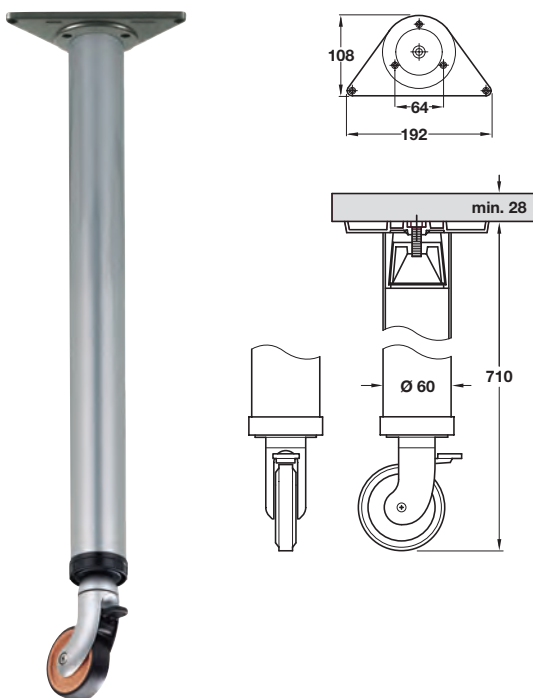

### Table leg with castor, Ø 60 mm

- > Ø 75 mm swivelling castor with brake
- > Dark grey zinc alloy screw fixing mounting plate
- > Black plastic castor
- > Tubular steel leg
- > Order qty: 1 pc

Finish  
Polished chrome

**710 mm height**  
635.16.270

### Table leg with castor, Ø 60 mm

- > Ø 75 mm swivelling castor with brake
- > Dark grey zinc alloy screw fixing mounting plate
- > Beech effect plastic castor with black wheel and brake
- > Tubular steel leg
- > Order qty: 1 pc