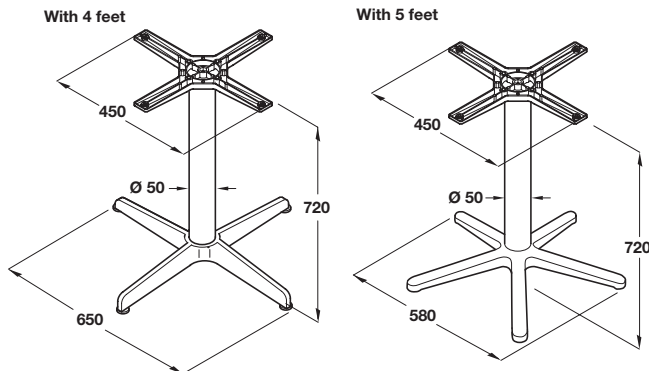

## Single column table base, circular base

- > Maximum table top Ø 900 mm
- > Maximum table top weight 35 kg
- > Screw fixing cast aluminium table top support
- > Detachable bright chrome-plated tubular steel column
- > Circular polished aluminium base plate
- > Order qty: 1 pc

Height	Base Ø	Cat. No.
500 mm	420 mm	638.38.040
720 mm	550 mm	638.38.059
1020 mm	550 mm	638.38.060

## Single column table base, with feet

- > Screw fixing cast aluminium table top support
- > Detachable bright chrome-plated tubular steel column
- > Base with four or five feet
- > Bright chrome-plated steel base with black plastic glides
- > Order qty: 1 pc

Height	Base	Cat. No.
720 mm	650 mm, with 4 feet	638.37.044
720 mm	580 mm, with 5 feet	638.37.052

COMPONENTS, FIXINGS AND CONSUMABLES 2014, © Häfele U.K. Ltd 2014. Dimensional data not binding. We reserve the right to alter specifications without notice.