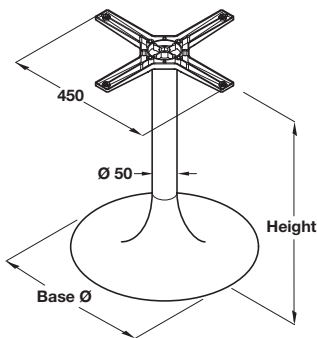

## Single column table base, circular base

- > Maximum table top Ø 900 mm
- > Maximum table top weight 35 kg
- > Screw fixing cast aluminium table top support
- > Detachable bright chrome-plated tubular steel column
- > Circular polished aluminium base plate
- > Order qty: 1 pc

Height	Base Ø	Cat. No.
500 mm	420 mm	638.38.040
720 mm	550 mm	638.38.059
1020 mm	550 mm	638.38.060

## Single column table base, with feet

- > Screw fixing cast aluminium table top support
- > Detachable bright chrome-plated tubular steel column
- > Base with four or five feet
- > Bright chrome-plated steel base with black plastic glides
- > Order qty: 1 pc

Height	Base	Cat. No.
720 mm	650 mm, with 4 feet	638.37.044
720 mm	580 mm, with 5 feet	638.37.052

COMPONENTS, FIXINGS AND CONSUMABLES 2014, © Häfele U.K. Ltd 2014. Dimensional data not binding. We reserve the right to alter specifications without notice.