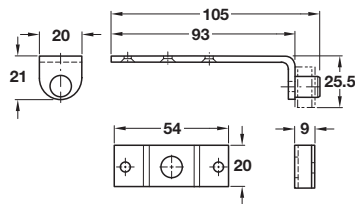

Spring clip

- > Screw fixing to underside of table top
- > Steel
- > Order qty: 1 pc

Finish	Cat. No.
Galvanized	380.52.925

Pivot bearing

- > Screw fixing to underside of extension leaves
- > This fitting enables a two-piece, folding extension leaf to be installed in an extending table with a fixed frame
- > Steel
- > Order qty: 1 pair

Finish	Cat. No.
Yellow chromated	642.48.504

Supporting bracket

- > Screw fixing to table frame
- > The cylindrical supporting lug, prevents the extension leaf becoming damaged on opening and closing
- > Steel
- > Order qty: 1 pc

Finish	Cat. No.
Yellow chromated	642.48.513

Folding leaf hinge

- > Recess-mounted
- > For 18, 21 and 25 mm wood thicknesses
- > Yellow chromated steel
- > Order qty: 1 pc

Wood thickness	Dim. A	Dim. B	Cat. No.
18 mm	25 mm	47 mm	341.30.508
21 mm	28 mm	51 mm	341.30.526
25 mm	21 mm	43 mm	341.30.544