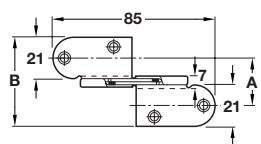

Spring clip

- > Screw fixing to underside of table top
- > Steel
- > Order qty: 1 pc

Finish	Cat. No.
Galvanized	380.52.925

Pivot bearing

- > Screw fixing to underside of extension leaves
- > This fitting enables a two-piece, folding extension leaf to be installed in an extending table with a fixed frame
- > Steel
- > Order qty: 1 pair

Finish	Cat. No.
Yellow chromated	642.48.504

Supporting bracket

- > Screw fixing to table frame
- > The cylindrical supporting lug, prevents the extension leaf becoming damaged on opening and closing
- > Steel
- > Order qty: 1 pc

Finish	Cat. No.
Yellow chromated	642.48.513

Folding leaf hinge

- > Recess-mounted
- > For 18, 21 and 25 mm wood thicknesses
- > Yellow chromated steel
- > Order qty: 1 pc

Wood thickness	Dim. A	Dim. B	Cat. No.
18 mm	25 mm	47 mm	341.30.508
21 mm	28 mm	51 mm	341.30.526
25 mm	21 mm	43 mm	341.30.544