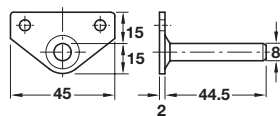

Spring clip

- > Screw fixing to underside of table top
- > Steel
- > Order qty: 1 pc

Finish	Cat. No.
Galvanized	380.52.925

Pivot bearing

- > Screw fixing to underside of extension leaves
- > This fitting enables a two-piece, folding extension leaf to be installed in an extending table with a fixed frame
- > Steel
- > Order qty: 1 pair

Finish	Cat. No.
Yellow chromated	642.48.504

Supporting bracket

- > Screw fixing to table frame
- > The cylindrical supporting lug, prevents the extension leaf becoming damaged on opening and closing
- > Steel
- > Order qty: 1 pc

Finish	Cat. No.
Yellow chromated	642.48.513

Folding leaf hinge

- > Recess-mounted
- > For 18, 21 and 25 mm wood thicknesses
- > Yellow chromated steel
- > Order qty: 1 pc

Wood thickness	Dim. A	Dim. B	Cat. No.
18 mm	25 mm	47 mm	341.30.508
21 mm	28 mm	51 mm	341.30.526
25 mm	21 mm	43 mm	341.30.544