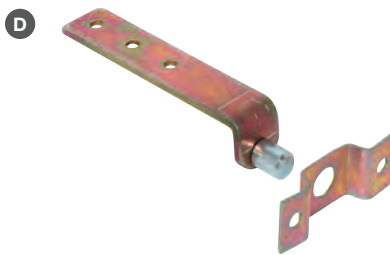

Spring clip

- > Screw fixing to underside of table top
- > Steel
- > Order qty: 1 pc

Finish	Cat. No.
Galvanized	380.52.925

Pivot bearing

- > Screw fixing to underside of extension leaves
- > This fitting enables a two-piece, folding extension leaf to be installed in an extending table with a fixed frame
- > Steel
- > Order qty: 1 pair

Finish	Cat. No.
Yellow chromated	642.48.504

Supporting bracket

- > Screw fixing to table frame
- > The cylindrical supporting lug, prevents the extension leaf becoming damaged on opening and closing
- > Steel
- > Order qty: 1 pc

Finish	Cat. No.
Yellow chromated	642.48.513

Folding leaf hinge

- > Recess-mounted
- > For 18, 21 and 25 mm wood thicknesses
- > Yellow chromated steel
- > Order qty: 1 pc

Wood thickness	Dim. A	Dim. B	Cat. No.
18 mm	25 mm	47 mm	341.30.508
21 mm	28 mm	51 mm	341.30.526
25 mm	21 mm	43 mm	341.30.544