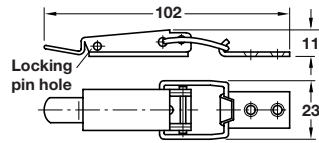

Spring clip

- > Screw fixing to underside of table top
- > Steel
- > Order qty: 1 pc

Finish	Cat. No.
Galvanized	380.52.925

Pivot bearing

- > Screw fixing to underside of extension leaves
- > This fitting enables a two-piece, folding extension leaf to be installed in an extending table with a fixed frame
- > Steel
- > Order qty: 1 pair

Finish	Cat. No.
Yellow chromated	642.48.504

Supporting bracket

- > Screw fixing to table frame
- > The cylindrical supporting lug, prevents the extension leaf becoming damaged on opening and closing
- > Steel
- > Order qty: 1 pc

Finish	Cat. No.
Yellow chromated	642.48.513

Folding leaf hinge

- > Recess-mounted
- > For 18, 21 and 25 mm wood thicknesses
- > Yellow chromated steel
- > Order qty: 1 pc

Wood thickness	Dim. A	Dim. B	Cat. No.
18 mm	25 mm	47 mm	341.30.508
21 mm	28 mm	51 mm	341.30.526
25 mm	21 mm	43 mm	341.30.544