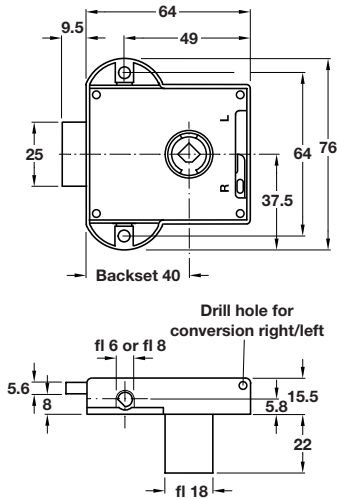

Symo 3000 Standard-Nova lock case

- > For on-site installation of cylinder cores
- > Backset 40 mm
- > Screw fixing
- > For Ø 6 mm or Ø 8 mm profile rod
- > Unhanded
- > Nickel-plated zinc alloy
- > Order qty: 1 pc

> Order cylinder rosette separately, shown on page 249

For profile rod	Cat. No.
Ø 6 mm	224.65.610
Ø 8 mm	224.65.600

- > Espagnolette lock accessories for Ø 6 mm profile rod suitable for Symo are shown on pages 241-243
- > Lock handles for Symo 3000 lock cases are shown on page 192
- > Cylinder cores for Symo 3000 lock cases are shown on pages 193-196