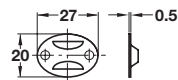

Profile rod

- > Galvanized steel, solid profile
- > Order qty: 1 pair (order 1 pair per door)

For approx. 2000 mm high doors	Cat. No.
1 pair = 2x 975 mm lengths	239.81.930
For approx. 2500 mm high doors	Cat. No.
1 pair = 1x 975 mm, 1x 1475 mm length	239.81.950

Rod guide

- > For 10 x 3 mm profile rods
- > Steel
- > Order qty: Multiples of 10 pcs

Finish	Cat. No.
Polished nickel-plated	239.68.014

Base catch with roller

- > For press-fit mounting
- > Plastic with steel pin and rollers
- > Order qty: 1 pc