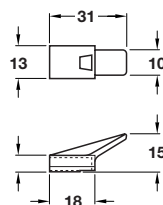

Profile rod

- > Galvanized steel, solid profile
- > Order qty: 1 pair (order 1 pair per door)

For approx. 2000 mm high doors	Cat. No.
1 pair = 2x 975 mm lengths	239.81.930
For approx. 2500 mm high doors	Cat. No.
1 pair = 1x 975 mm, 1x 1475 mm length	239.81.950

Rod guide

- > For 10 x 3 mm profile rods
- > Steel
- > Order qty: Multiples of 10 pcs

Finish	Cat. No.
Polished nickel-plated	239.68.014

Base catch with roller

- > For press-fit mounting
- > Plastic with steel pin and rollers
- > Order qty: 1 pc

Colour	Cat. No.
White	239.60.750

Clip on stop

- > To clip onto the profile rods
- > Plastic
- > Order qty: 1 pc

Colour	Cat. No.
Black	237.74.920