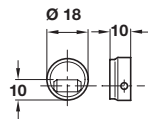

Profile rod

- > Galvanized steel, solid profile
- > Order qty: 1 pair (order 1 pair per door)

For approx. 2000 mm high doors	Cat. No.
1 pair = 2x 975 mm lengths	239.81.930
For approx. 2500 mm high doors	Cat. No.
1 pair = 1x 975 mm, 1x 1475 mm length	239.81.950

Rod guide

- > For 10 x 3 mm profile rods
- > Steel
- > Order qty: Multiples of 10 pcs

Finish	Cat. No.
Polished nickel-plated	239.68.014

Base catch with roller

- > For press-fit mounting
- > Plastic with steel pin and rollers
- > Order qty: 1 pc

Colour	Cat. No.
White	239.60.750

Clip on stop

- > To clip onto the profile rods
- > Plastic
- > Order qty: 1 pc

Colour	Cat. No.
Black	237.74.920