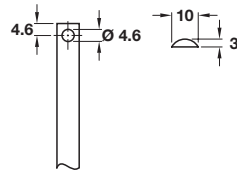

Profile rod

- > Galvanized steel, solid profile
- > Order qty: 1 pair (order 1 pair per door)

For approx. 2000 mm high doors	Cat. No.
1 pair = 2x 975 mm lengths	239.81.930
For approx. 2500 mm high doors	Cat. No.
1 pair = 1x 975 mm, 1x 1475 mm length	239.81.950

Rod guide

- > For 10 x 3 mm profile rods
- > Steel
- > Order qty: Multiples of 10 pcs

Finish	Cat. No.
Polished nickel-plated	239.68.014

Base catch with roller

- > For press-fit mounting
- > Plastic with steel pin and rollers
- > Order qty: 1 pc

Colour	Cat. No.
White	239.60.750

Clip on stop

- > To clip onto the profile rods
- > Plastic
- > Order qty: 1 pc

Colour	Cat. No.
Black	237.74.920