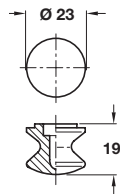

**Push-Lock knob**

- > For 13-19 mm door thicknesses
- > Brass
- > Order qty: 1 pc

> Order rosette separately, shown below

Finish	Cat. No.
Polished chrome-plated	229.01.280

**Push-Lock rosette**

- > For 16 mm door thickness
- > Brass
- > Order qty: 1 pc

Finish	Cat. No.
Polished chrome-plated	229.03.261

**Push-Lock knob**

- > For 13-19 mm door thicknesses
- > Plastic
- > Order qty: 1 pc

> Order rosette separately, shown below

Finish	Cat. No.
Polished chrome-plated	229.01.220

**Square rosette**

- > For 19 mm door thickness
- > For push locks, espagnolette locks or push-lock rim locks
- > For press fitting
- > Plastic
- > Order qty: 1 pc

Finish	Cat. No.
Polished chrome-plated	229.02.260