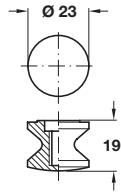

**Push-Lock knob**

- > For 13-19 mm door thicknesses
- > Brass
- > Order qty: 1 pc

> Order rosette separately, shown below

Finish	Cat. No.
Polished chrome-plated	229.01.280

**Push-Lock rosette**

- > For 16 mm door thickness
- > Brass
- > Order qty: 1 pc

Finish	Cat. No.
Polished chrome-plated	229.03.261

**Push-Lock knob**

- > For 13-19 mm door thicknesses
- > Plastic
- > Order qty: 1 pc

> Order rosette separately, shown below

Finish	Cat. No.
Polished chrome-plated	229.01.220

**Square rosette**

- > For 19 mm door thickness
- > For push locks, espagnolette locks or push-lock rim locks
- > For press fitting
- > Plastic
- > Order qty: 1 pc

Finish	Cat. No.
Polished chrome-plated	229.02.260