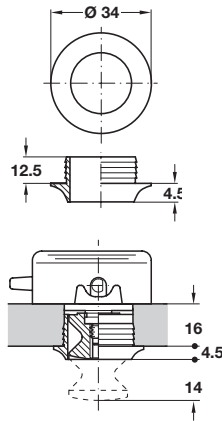

**Push-Lock knob**

- > For 13-19 mm door thicknesses
- > Brass
- > Order qty: 1 pc

> Order rosette separately, shown below

Finish	Cat. No.
Polished chrome-plated	229.01.280

**Push-Lock rosette**

- > For 16 mm door thickness
- > Brass
- > Order qty: 1 pc

Finish	Cat. No.
Polished chrome-plated	229.03.261

**Push-Lock knob**

- > For 13-19 mm door thicknesses
- > Plastic
- > Order qty: 1 pc

> Order rosette separately, shown below

Finish	Cat. No.
Polished chrome-plated	229.01.220

**Square rosette**

- > For 19 mm door thickness
- > For push locks, espagnolette locks or push-lock rim locks
- > For press fitting
- > Plastic
- > Order qty: 1 pc

Finish	Cat. No.
Polished chrome-plated	229.02.260