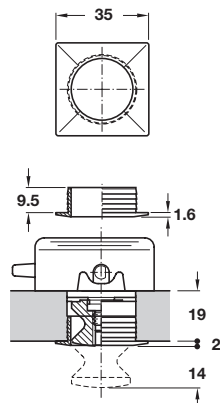

**Push-Lock knob**

- > For 13-19 mm door thicknesses
- > Brass
- > Order qty: 1 pc

> Order rosette separately, shown below

Finish	Cat. No.
Polished chrome-plated	229.01.280

**Push-Lock rosette**

- > For 16 mm door thickness
- > Brass
- > Order qty: 1 pc

Finish	Cat. No.
Polished chrome-plated	229.03.261

**Push-Lock knob**

- > For 13-19 mm door thicknesses
- > Plastic
- > Order qty: 1 pc

> Order rosette separately, shown below

Finish	Cat. No.
Polished chrome-plated	229.01.220

**Square rosette**

- > For 19 mm door thickness
- > For push locks, espagnolette locks or push-lock rim locks
- > For press fitting
- > Plastic
- > Order qty: 1 pc

Finish	Cat. No.
Polished chrome-plated	229.02.260