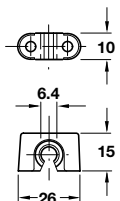

Rod guides

- > To suit Ø 6 mm rods without cover
- > Recommended for use every 0.5 m
- > Zinc alloy with plastic guides
- > Order qty: 1 pc

Finish	Cat. No.
Polished nickel-plated	239.75.761