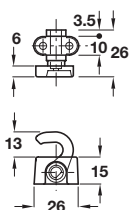

### Profile rod, Ø 6 and Ø 8 mm

- > Drawn steel
- > Rods are available in special lengths. Please enquire for further information
- > Order qty: 1 pc

Length	1.9 m	2.0 m	2.5 m
<b>Ø 6 mm</b>			
Antique brass	226.04.519	226.05.205	-
Bright	-	226.00.200	-
Pol. nickel-plated	-	226.07.209	226.07.254
<b>Ø 8 mm</b>			
Pol. nickel-plated	-	226.67.205	226.67.250

### Rod cover

- > To cover Ø 6 mm rods
- > Plastic
- > Order qty: Multiples of 50 pcs

Length	2.0 m
Brown	226.20.168

### Profile rod Ø 6 mm with cover

- > Bright drawn steel rod with plastic decorative tube
- > Order qty: 1 pc

Length	1.0 m
White cover	226.02.795
Brown cover	226.02.197

### Espagnolette top and bottom catch hooks

- > Screw fixing
- > For Ø 6 or Ø 8 mm rods with or without cover
- > Zinc-plated zinc alloy with plastic guides
- > Order qty: 1 pair

For rod Ø	Cat. No.
Ø 6 mm	226.30.761
Ø 8 mm	226.30.781