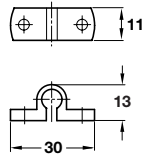

**Rod guide**

- > For Ø 6 mm rods without cover
- > Zinc alloy or plastic
- > Order qty: Multiples of 100 pcs

Finish	Material	Cat. No.
Matt nickel-plated	Zinc alloy	239.71.619
White	Plastic	239.71.717
Brown	Plastic	239.71.119

**Locking bolt**

- > With screw fixing plate
- > Zinc alloy
- > Order qty: Multiples of 20 pcs

Finish	Cat. No.
Polished nickel-plated	226.57.708

**Closure strip**

- > Concealed fixing
- > For two door closing
- > Plastic
- > Order qty: 1 pc

239.93.551 replaced by 239.93.564  
239.93.351 replaced by 239.93.364

Length	Cat. No.
2.5 m	
Light grey	239.93.564
Graphite black	239.93.364

> For use with Piccolo-Nova or Push-Lock locks, shown on pages **226-229** and **232-233**