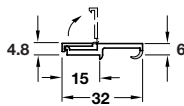

**Rod guide**

- > For Ø 6 mm rods without cover
- > Zinc alloy or plastic
- > Order qty: Multiples of 100 pcs

Finish	Material	Cat. No.
Matt nickel-plated	Zinc alloy	239.71.619
White	Plastic	239.71.717
Brown	Plastic	239.71.119

**Locking bolt**

- > With screw fixing plate
- > Zinc alloy
- > Order qty: Multiples of 20 pcs

Finish	Cat. No.
Polished nickel-plated	226.57.708

**Closure strip**

- > Concealed fixing
- > For two door closing
- > Plastic
- > Order qty: 1 pc

239.93.551 replaced by 239.93.564  
239.93.351 replaced by 239.93.364

Length	Cat. No.
2.5 m	
Light grey	239.93.564
Graphite black	239.93.364

> For use with Piccolo-Nova or Push-Lock locks, shown on pages **226-229** and **232-233**

**Closure strip**

- > For two door closing
- > Plastic
- > Order qty: 1 pc

Finish	Length	Cat. No.
Traffic white (Similar to RAL 9016)	2.5 m	239.92.753
Grey brown	2.5 m	239.92.151
Light grey	2.5 m	239.92.551
Graphite black	2.75 m	239.92.352