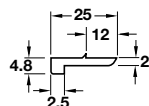

Closure strip

- > For two door closing
- > Plastic
- > Order qty: 1 pc