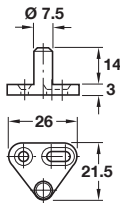

**Rod guide**

- > For Ø 6 mm rods without cover
- > Zinc alloy or plastic
- > Order qty: Multiples of 100 pcs

Finish	Material	Cat. No.
Matt nickel-plated	Zinc alloy	239.71.619
White	Plastic	239.71.717
Brown	Plastic	239.71.119

**Locking bolt**

- > With screw fixing plate
- > Zinc alloy
- > Order qty: Multiples of 20 pcs

Finish	Cat. No.
Polished nickel-plated	226.57.708

**Closure strip**

- > Concealed fixing
- > For two door closing
- > Plastic
- > Order qty: 1 pc

239.93.551 replaced by 239.93.564  
239.93.351 replaced by 239.93.364

Length	Cat. No.
2.5 m	
Light grey	239.93.564
Graphite black	239.93.364

> For use with Piccolo-Nova or Push-Lock locks, shown on pages **226-229** and **232-233**