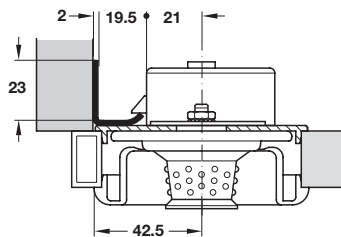

Handed	Cat. No.
Left handed	231.13.055

Control key

- > For independant opening of the Mastercombi lock and for resetting number combination
- > Order qty: 1 pc

	Cat. No.
Control key	231.13.091

Special strike plate

- > For single panel doors
- > For installation of Mastercombi in timber doors
- > Steel
- > Order qty: 1 pc

Finish	Cat. No.
Nickel-plated	231.13.706

COMPONENTS, FIXINGS AND CONSUMABLES 2014, © Häfele U.K. Ltd 2014. Dimensional data not binding. We reserve the right to alter specifications without notice.