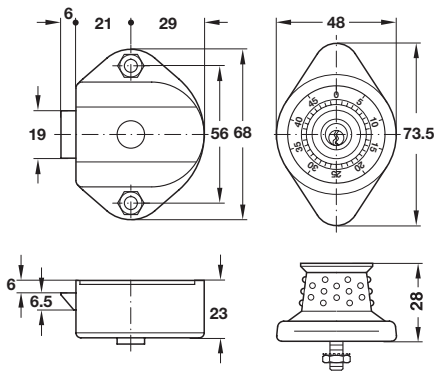

MASTERCOMBI LOCK

Mastercombi lock with spring bolt

- > Galvanized and chromated steel lock housing, stainless steel housing cover, rustproof black plastic knob and brass cylinder
- > Accessories: 2x nuts and intergrated lock washer
- > Order qty: 1 pc

Handed	Cat. No.
Left handed	231.13.055

Control key

- > For independant opening of the Mastercombi lock and for resetting number combination
- > Order qty: 1 pc

	Cat. No.
Control key	231.13.091

Special strike plate

- > For single panel doors
- > For installation of Mastercombi in timber doors
- > Steel
- > Order qty: 1 pc

Finish	Cat. No.
Nickel-plated	231.13.706

COMPONENTS, FIXINGS AND CONSUMABLES 2014, © Häfele U.K. Ltd 2014. Dimensional data not binding. We reserve the right to alter specifications without notice.