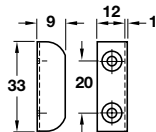

ACCESSORIES FOR LOCKS

STRIKING PLATES

Striking plate

- > Screw fixing
- > Steel
- > Order qty: 1 pc

Finish	Cat. No.
Nickel-plated steel	239.41.031

Striking plate

- > Steel
- > Order qty: Multiples of 10 pcs

Finish	Cat. No.
Nickel-plated	239.40.703
Brass-plated	239.40.507

Striking plate

- > Steel
- > Order qty: Multiples of 10 pcs

Finish	Cat. No.
Nickel-plated	239.41.013
Brass-plated	239.41.513

Striking plate

- > Steel
- > Order qty: Multiples of 10 pcs

Finish	Cat. No.
Nickel-plated	239.41.022

COMPONENTS, FIXINGS AND CONSUMABLES 2014, © Häfele U.K. Ltd 2014. Dimensional data not binding. We reserve the right to alter specifications without notice.