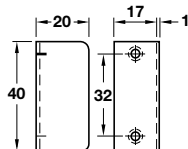

ACCESSORIES FOR LOCKS

STRIKING PLATES

Striking plate

- > Screw fixing
- > Steel
- > Order qty: 1 pc

Finish	Cat. No.
Nickel-plated steel	239.41.031

Striking plate

- > Steel
- > Order qty: Multiples of 10 pcs

Finish	Cat. No.
Nickel-plated	239.40.703
Brass-plated	239.40.507

Striking plate

- > Steel
- > Order qty: Multiples of 10 pcs

Finish	Cat. No.
Nickel-plated	239.41.013
Brass-plated	239.41.513

Striking plate

- > Steel
- > Order qty: Multiples of 10 pcs

Finish	Cat. No.
Nickel-plated	239.41.022

COMPONENTS, FIXINGS AND CONSUMABLES 2014, © Häfele U.K. Ltd 2014. Dimensional data not binding. We reserve the right to alter specifications without notice.