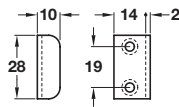

ACCESSORIES FOR LOCKS

STRIKING PLATES

Striking plate

- > Screw fixing
- > Steel
- > Order qty: 1 pc

Finish	Cat. No.
Nickel-plated steel	239.41.031

Striking plate

- > Steel
- > Order qty: Multiples of 10 pcs

Finish	Cat. No.
Nickel-plated	239.40.703
Brass-plated	239.40.507

Striking plate

- > Steel
- > Order qty: Multiples of 10 pcs

Finish	Cat. No.
Nickel-plated	239.41.013
Brass-plated	239.41.513

Striking plate

- > Steel
- > Order qty: Multiples of 10 pcs

Finish	Cat. No.
Nickel-plated	239.41.022

COMPONENTS, FIXINGS AND CONSUMABLES 2014, © Häfele U.K. Ltd 2014. Dimensional data not binding. We reserve the right to alter specifications without notice.