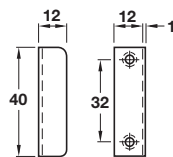

ACCESSORIES FOR LOCKS

STRIKING PLATES

Striking plate

- > Screw fixing
- > Steel
- > Order qty: 1 pc

Finish	Cat. No.
Nickel-plated steel	239.41.031

Striking plate

- > Steel
- > Order qty: Multiples of 10 pcs

Finish	Cat. No.
Nickel-plated	239.40.703
Brass-plated	239.40.507

Striking plate

- > Steel
- > Order qty: Multiples of 10 pcs

Finish	Cat. No.
Nickel-plated	239.41.013
Brass-plated	239.41.513

Striking plate

- > Steel
- > Order qty: Multiples of 10 pcs

Finish	Cat. No.
Nickel-plated	239.41.022

COMPONENTS, FIXINGS AND CONSUMABLES 2014, © Häfele U.K. Ltd 2014. Dimensional data not binding. We reserve the right to alter specifications without notice.