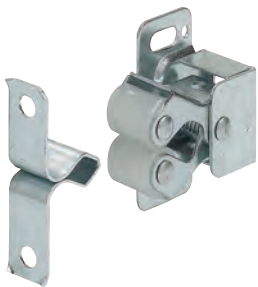

Twin roller catch, spring loaded

- > Nylon catch and counterpiece
- > Nylon roller
- > Order qty: Multiples of 10 pcs

Finish	Cat. No
Brown	244.03.100
Natural coloured/white	244.03.700

Twin roller catch, spring loaded

- > Steel catch and counterpiece
- > Nylon roller
- > Order qty: 1 pc

Finish	Cat. No.
Burnished	244.01.113
Bright galvanized	244.01.903