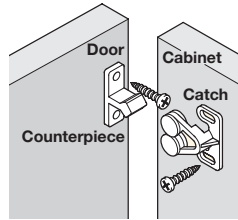

Twin roller catch, spring loaded

- > Nylon catch and counterpiece
- > Nylon roller
- > Order qty: Multiples of 10 pcs

Finish	Cat. No
Brown	244.03.100
Natural coloured/white	244.03.700

Twin roller catch, spring loaded

- > Steel catch and counterpiece
- > Nylon roller
- > Order qty: 1 pc

Finish	Cat. No.
Burnished	244.01.113
Bright galvanized	244.01.903