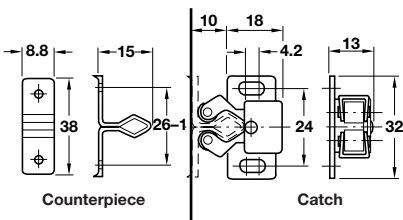

Twin roller catch, spring loaded

- > Nylon catch and counterpiece
- > Nylon roller
- > Order qty: Multiples of 10 pcs

Finish	Cat. No
Brown	244.03.100
Natural coloured/white	244.03.700

Twin roller catch, spring loaded

- > Steel catch and counterpiece
- > Nylon roller
- > Order qty: 1 pc

Finish	Cat. No.
Burnished	244.01.113
Bright galvanized	244.01.903