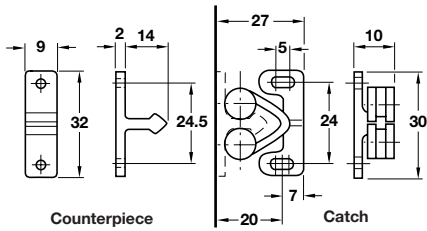

Twin roller catch, spring loaded

- > Nylon catch and counterpiece
- > Nylon roller
- > Order qty: Multiples of 10 pcs

Finish	Cat. No
Brown	244.03.100
Natural coloured/white	244.03.700

Twin roller catch, spring loaded

- > Steel catch and counterpiece
- > Nylon roller
- > Order qty: 1 pc

Finish	Cat. No.
Burnished	244.01.113
Bright galvanized	244.01.903