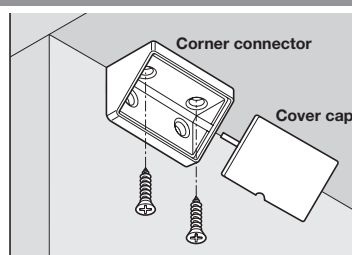

Mini corner

- > With cover cap
- > For low loads, for small cabinets
- > Plastic
- > Order qty: Multiples of 100 pcs

Finish	Cat. No.
White	262.56.708
Beige	262.56.404
Dark brown	262.56.155

Mini corner

- > With cover cap
- > For low loads, for small cabinets
- > Plastic
- > Order qty: Multiples of 100 pcs