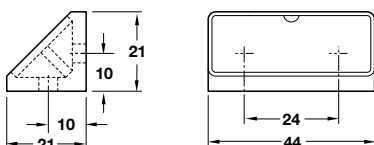

Mini corner

- > With cover cap
- > For low loads, for small cabinets
- > Plastic
- > Order qty: Multiples of 100 pcs

Finish	Cat. No.
White	262.56.708
Beige	262.56.404
Dark brown	262.56.155

Mini corner

- > With cover cap
- > For low loads, for small cabinets
- > Plastic
- > Order qty: Multiples of 100 pcs