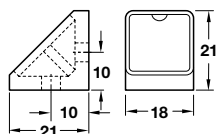

Mini corner

- > With cover cap
- > For low loads, for small cabinets
- > Plastic
- > Order qty: Multiples of 100 pcs

Finish	Cat. No.
White	262.56.708
Beige	262.56.404
Dark brown	262.56.155

Mini corner

- > With cover cap
- > For low loads, for small cabinets
- > Plastic
- > Order qty: Multiples of 100 pcs