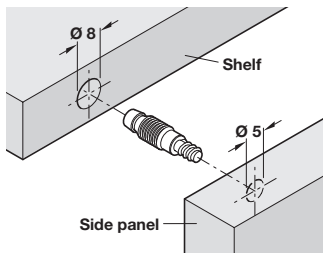

Beechwood dowel

- > Please note the tolerance levels for these dowels are: length +/-0.2 mm, Ø +/-0.1 mm
- > Order qty: Multiples of 100 or 1000* pcs

Length L	Ø 5 mm	Ø 6 mm	Ø 8 mm	Ø 10 mm	Ø 12 mm
25 mm	006.93.010	006.93.110	006.93.210	-	-
30 mm	006.93.030	006.93.130	006.93.238	006.93.630*	-
35 mm	-	-	006.93.256	006.93.635	-
40 mm	006.93.070	006.93.176	006.93.274	006.93.676	006.93.770
45 mm	-	-	-	006.93.685	-
50 mm	-	-	006.93.292	006.93.694	-

> Bulk packed FSC beechwood dowels are also available, shown on page 347

Plastic dowel

- > White
- > Order qty: Multiples of 100 pcs

Dowel Ø	Cat. No.
Ø 5 mm	006.94.039

'EXACT' dowel connector

- > For solid connections
- > White plastic
- > Order qty: Multiples of 100 pcs

Dowel Ø	Cat. No.
Ø 8 mm	267.70.700

Permanent assembly dowel, for Ø 8/5 mm holes

- > For minimum wood thickness 18 mm
- > Valid alternative to the wooden dowel and dowel connectors
- > For applications such as drawers, kitchen cabinets and Hi-Fi furniture
- > Ideal for both pre-assembled and K.D. furniture (DIY)
- > Gluing not required
- > No visible drill holes on the finished product
- > Steel with green engineering plastic sleeve
- > Order qty: Multiples of 100 pcs

For hole Ø	Cat. No.
Ø 8/8 mm	267.26.000

COMPONENTS, FIXINGS AND CONSUMABLES 2014, © Häfele U.K. Ltd 2014. Dimensional data not binding. We reserve the right to alter specifications without notice.