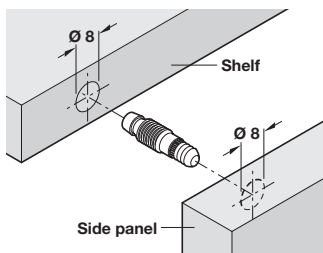

Dowel Ø	Cat. No.
Ø 8 mm	267.70.700

Permanent assembly dowel, for Ø 8/5 mm holes

- > For minimum wood thickness 18 mm
- > Valid alternative to the wooden dowel and dowel connectors
- > For applications such as drawers, kitchen cabinets and Hi-Fi furniture
- > Ideal for both pre-assembled and K.D. furniture (DIY)
- > Gluing not required
- > No visible drill holes on the finished product
- > Steel with green engineering plastic sleeve
- > Order qty: Multiples of 100 pcs

For hole Ø	Cat. No.
Ø8/5 mm	267.24.300

Permanent assembly dowel, for Ø 8/8 mm holes

- > For minimum wood thickness 18 mm
- > Valid alternative to the wooden dowel and dowel connectors
- > For applications such as drawers, kitchen cabinets and Hi-Fi furniture
- > Ideal for both pre-assembled and K.D. furniture (DIY)
- > Gluing not required
- > No visible drill holes on the finished product
- > Steel with green engineering plastic sleeve
- > Order qty: Multiples of 100 pcs

For hole Ø	Cat. No.
Ø 8/8 mm	267.26.000

COMPONENTS, FIXINGS AND CONSUMABLES 2014, © Häfele U.K. Ltd 2014. Dimensional data not binding. We reserve the right to alter specifications without notice.