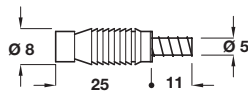

Permanent assembly dowel, for Ø 8/5 mm holes

- > For minimum wood thickness 18 mm
- > Valid alternative to the wooden dowel and dowel connectors
- > For applications such as drawers, kitchen cabinets and Hi-Fi furniture
- > Ideal for both pre-assembled and K.D. furniture (DIY)
- > Gluing not required
- > No visible drill holes on the finished product
- > Steel with green engineering plastic sleeve
- > Order qty: Multiples of 100 pcs

For hole Ø	Cat. No.
Ø8/5 mm	267.24.300