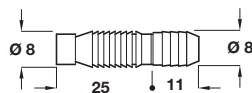

Permanent assembly dowel, for Ø 8/8 mm holes

- > For minimum wood thickness 18 mm
- > Valid alternative to the wooden dowel and dowel connectors
- > For applications such as drawers, kitchen cabinets and Hi-Fi furniture
- > Ideal for both pre-assembled and K.D. furniture (DIY)
- > Gluing not required
- > No visible drill holes on the finished product
- > Steel with green engineering plastic sleeve
- > Order qty: Multiples of 100 pcs

For hole Ø	Cat. No.
Ø 8/8 mm	267.26.000

COMPONENTS, FIXINGS AND CONSUMABLES 2014, © Häfele U.K. Ltd 2014. Dimensional data not binding. We reserve the right to alter specifications without notice.