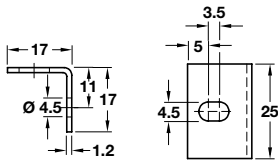

Angled bracket

- > Screw fixing, with horizontal slot
- > For furniture assembly
- > Steel
- > Order qty: Multiples of 100 pcs

Finish	Cat. No.
Nickel	260.25.712