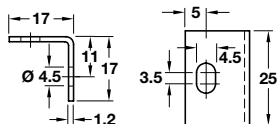

Angled bracket

- > Screw fixing, with vertical slot
- > For furniture assembly
- > Steel
- > Order qty: Multiples of 100 pcs

Finish	Cat. No.
Nickel	260.26.719

> Hospa screws are shown on pages **388-393, 402**

COMPONENTS, FIXINGS AND CONSUMABLES 2014, © Häfele U.K. Ltd 2014. Dimensional data not binding. We reserve the right to alter specifications without notice.