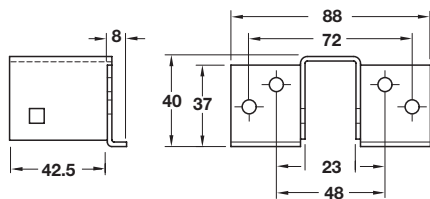

Bed plinth connector

- > Screw mounting
- > For single or double beds
- > For plinth 23 mm thick
- > For left or right hand use
- > Steel
- > Order qty: 1 pc

> Order fasteners separately, connecting screw 025.03.035 and wing nut 034.40.906 shown below

Finish
Galvanized

Cat. No.
273.07.946

Connecting screw

- > Galvanized steel
- > Includes wing nut, 034.40.906
- > Order qty: Multiples of 200 pcs

Thread Ø x Length
M6 x 40 mm

Cat.No.
025.03.035

Wing nut

- > Galvanized steel
- > Order qty: Multiples of 100 pcs

Internal thread Ø
M6

Cat. No.
034.40.906