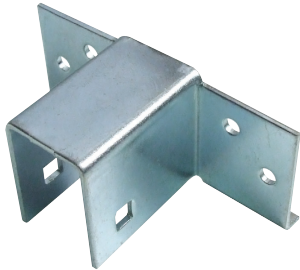

Bed plinth connector

- > Screw mounting
- > For single or double beds
- > For plinth 23 mm thick
- > For left or right hand use
- > Steel
- > Order qty: 1 pc

> Order fasteners separately, connecting screw 025.03.035 and wing nut 034.40.906 shown below

Finish
Galvanized

Cat. No.
273.07.946

Connecting screw

- > Galvanized steel
- > Includes wing nut, 034.40.906
- > Order qty: Multiples of 200 pcs

Thread Ø x Length
M6 x 40 mm

Cat.No.
025.03.035

Wing nut

- > Galvanized steel
- > Order qty: Multiples of 100 pcs

Internal thread Ø
M6

Cat. No.
034.40.906