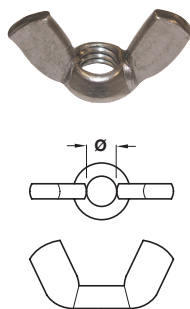

Bed plinth connector

- > Screw mounting
- > For single or double beds
- > For plinth 23 mm thick
- > For left or right hand use
- > Steel
- > Order qty: 1 pc

> Order fasteners separately, connecting screw 025.03.035 and wing nut 034.40.906 shown below

Finish
Galvanized

Cat. No.
273.07.946

Connecting screw

- > Galvanized steel
- > Includes wing nut, 034.40.906
- > Order qty: Multiples of 200 pcs

Thread Ø x Length
M6 x 40 mm

Cat.No.
025.03.035

Wing nut

- > Galvanized steel
- > Order qty: Multiples of 100 pcs

Internal thread Ø
M6

Cat. No.
034.40.906