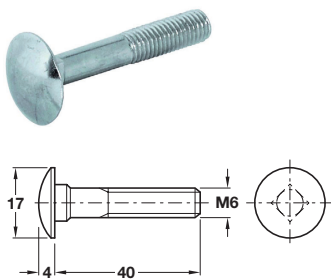

Bed plinth connector

- > Screw mounting
- > For single or double beds
- > For plinth 23 mm thick
- > For left or right hand use
- > Steel
- > Order qty: 1 pc

> Order fasteners separately, connecting screw 025.03.035 and wing nut 034.40.906 shown below

Finish
Galvanized

Cat. No.
273.07.946

Connecting screw

- > Galvanized steel
- > Includes wing nut, 034.40.906
- > Order qty: Multiples of 200 pcs

Thread Ø x Length
M6 x 40 mm

Cat.No.
025.03.035

Wing nut

- > Galvanized steel
- > Order qty: Multiples of 100 pcs

Internal thread Ø
M6

Cat. No.
034.40.906