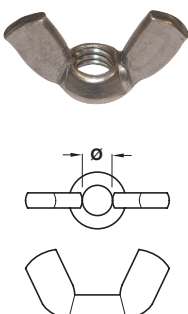

Bed plinth connector

- > Screw mounting
- > For single or double beds
- > For plinth 23 mm thick
- > For left or right hand use
- > Steel
- > Order qty: 1 pc

> Order fasteners separately, connecting screw 025.03.035 and wing nut 034.40.906 shown below

Finish
Galvanized

Cat. No.
273.07.946

Connecting screw

- > Galvanized steel
- > Includes wing nut, 034.40.906
- > Order qty: Multiples of 200 pcs

Thread Ø x Length
M6 x 40 mm

Cat.No.
025.03.035

Wing nut

- > Galvanized steel
- > Order qty: Multiples of 100 pcs

Internal thread Ø
M6

Cat. No.
034.40.906