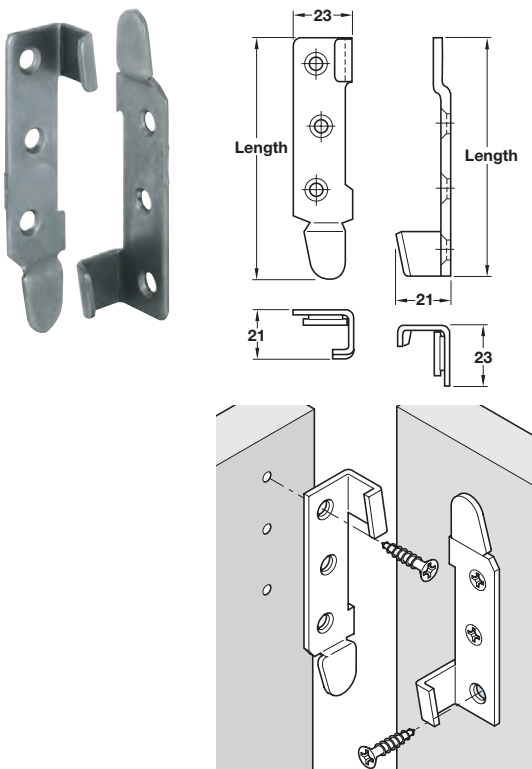

Hagenia hook-in bed connectors

- > Screw fixing
- > With countersunk striking plate
- > Tapered slots in the striking plate ensure safe, secure fastening
- > Steel
- > Consists of:
 - 4x hook-in parts
 - 4x striking plates
- > Order qty: 1 set

Finish
Bright

Cat. No.
271.32.001

Bed connecting brackets

- > Screw fixing
- > Can be used left or right
- > Hook-in fastening, sturdy design
- > Consists of:
 - 4x right hand brackets
 - 4x left hand brackets
- > Zinc-plated steel
- > Order qty: 1 set

Length	Screw size	No. fixing holes	Cat. No.
95 mm	Ø 3.5 mm	3	271.05.906
145 mm	Ø 4.5 mm	4	271.05.915

> Hospa screws are shown on pages **388-393, 402**