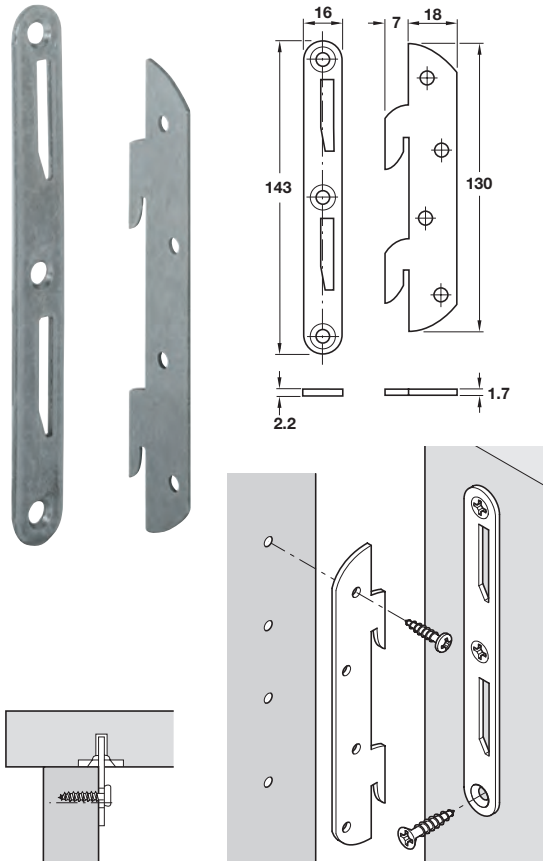

Hagenia hook-in bed connectors

- > Screw fixing
- > With countersunk striking plate
- > Tapered slots in the striking plate ensure safe, secure fastening
- > Steel
- > Consists of:
 - 4x hook-in parts
 - 4x striking plates
- > Order qty: 1 set

Finish
Bright

Cat. No.
271.32.001

Bed connecting brackets

- > Screw fixing
- > Can be used left or right
- > Hook-in fastening, sturdy design
- > Consists of:
 - 4x right hand brackets
 - 4x left hand brackets
- > Zinc-plated steel
- > Order qty: 1 set

Length	Screw size	No. fixing holes	Cat. No.
95 mm	Ø 3.5 mm	3	271.05.906
145 mm	Ø 4.5 mm	4	271.05.915

> Hospa screws are shown on pages **388-393, 402**