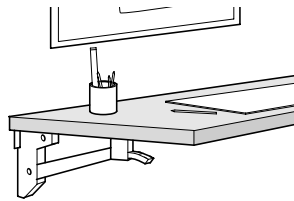

Light duty folding bracket

- > With locking device
- > Screw fixing
- > Load carrying capacity 100 kg per pair
- > White enamelled steel
- > Order qty: 1 pc (1 pc = 1 bracket)

Dim. A	Dim. B	Cat. No.
200 mm	115 mm	287.54.721
250 mm	115 mm	287.54.726
300 mm	115 mm	287.54.731

Light duty Hebgo folding bracket

- > Locks automatically when raised, released by light upward pressure on the locking arm
- > Screw fixing
- > Load carrying capacity 150 kg per pair
- > Grey primed steel
- > Order qty: 1 pc (1 pc = 1 bracket)