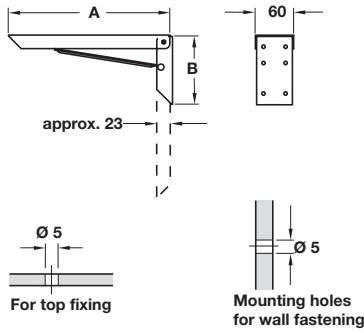

Light duty folding bracket

- > With locking device
- > Screw fixing
- > Load carrying capacity 100 kg per pair
- > White enamelled steel
- > Order qty: 1 pc (1 pc = 1 bracket)

Dim. A	Dim. B	Cat. No.
200 mm	115 mm	287.54.721
250 mm	115 mm	287.54.726
300 mm	115 mm	287.54.731

Light duty Hebgo folding bracket

- > Locks automatically when raised, released by light upward pressure on the locking arm
- > Screw fixing
- > Load carrying capacity 150 kg per pair
- > Grey primed steel
- > Order qty: 1 pc (1 pc = 1 bracket)

Dim. A	Dim. B	Cat. No.
330 mm	134 mm	287.42.403
380 mm	134 mm	287.42.412
480 mm	152 mm	287.42.421
580 mm	178 mm	287.42.430
680 mm	178 mm	287.42.449

! > Heavier duty version of this bracket is shown on page 68