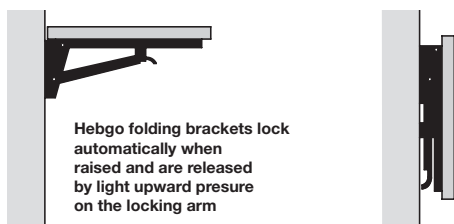

Light duty folding bracket

- > With locking device
- > Screw fixing
- > Load carrying capacity 100 kg per pair
- > White enamelled steel
- > Order qty: 1 pc (1 pc = 1 bracket)

Dim. A	Dim. B	Cat. No.
200 mm	115 mm	287.54.721
250 mm	115 mm	287.54.726
300 mm	115 mm	287.54.731

Light duty Hebgo folding bracket

- > Locks automatically when raised, released by light upward pressure on the locking arm
- > Screw fixing
- > Load carrying capacity 150 kg per pair
- > Grey primed steel
- > Order qty: 1 pc (1 pc = 1 bracket)