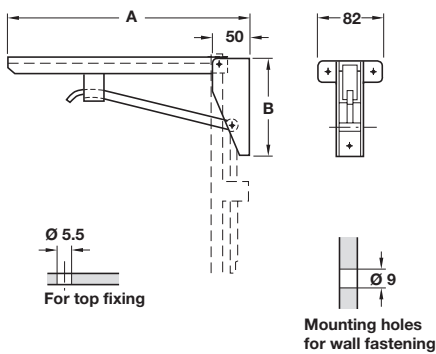

Light duty folding bracket

- > With locking device
- > Screw fixing
- > Load carrying capacity 100 kg per pair
- > White enamelled steel
- > Order qty: 1 pc (1 pc = 1 bracket)

Dim. A	Dim. B	Cat. No.
200 mm	115 mm	287.54.721
250 mm	115 mm	287.54.726
300 mm	115 mm	287.54.731

Light duty Hebgo folding bracket

- > Locks automatically when raised, released by light upward pressure on the locking arm
- > Screw fixing
- > Load carrying capacity 150 kg per pair
- > Grey primed steel
- > Order qty: 1 pc (1 pc = 1 bracket)

Dim. A	Dim. B	Cat. No.
330 mm	134 mm	287.42.403
380 mm	134 mm	287.42.412
480 mm	152 mm	287.42.421
580 mm	178 mm	287.42.430
680 mm	178 mm	287.42.449

! > Heavier duty version of this bracket is shown on page 68