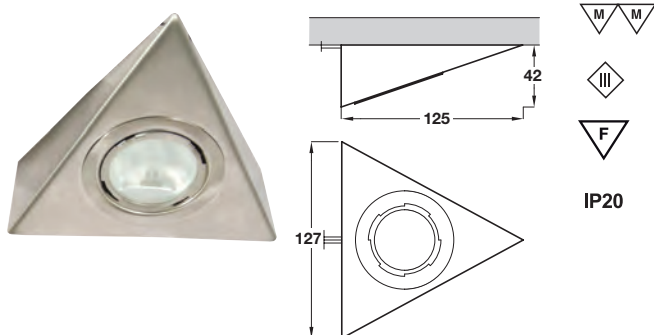

HALOGEN TRIANGULAR DOWNLIGHT

10W light with frosted glass diffusing lens or 20W with clear glass lens.

Halogen triangular light, 12V/10W or 20W

- > Available individually or as packed sets
- > For surface mounting
- > Screw fixing, fixings included
- > Halogen bulb included
- > Colour temperature: 2750 K
- > Light output: Lm per Watt: See table below
- > Voltage: 12V: Wattage: 10W or 20W
- > 10W version has frosted glass diffusing lens
20W version has clear glass lens
- > With 1.8 m lead with connector
- > Brushed stainless steel
- > Transformer included with packed sets:
10-60W with 6-way distributor
Transformer height x width x depth: 22 x 95 x 32 mm
Non-dimmable
With 3.0 m bare ended mains lead:
Mains plug not included - must be fitted by a qualified electrician
- > Order qty: 1 set (*1 pc)

Wattage/Light output per Watt: 10W/15 Lm 20W/16.5 Lm

Set with 2x lights and transformer

Cat. No. 825.69.090 825.69.093

Single light only

Cat. No. 825.69.091 825.69.092

> Order transformer Cat. No. 825.55.034 separately for single lights, shown on page 175