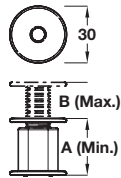

SPACE-PLUGS

A simple method to secure units to the wall. Bridges any reasonable gap.

- > Regular: for 30-50 mm gaps
- > Extra large: for 45-80 mm gaps
- > Quick, simple and accurate. Only one screw and fitting normally required
- > Fewer fixing points required
- > Flexible positioning using the entire cross brace, avoiding bad plaster, cables and pipes or line up with wall studs
- > Enables a good fit even on uneven walls
- > Suitable for most fitted furniture
- > Accessible after install
- > Eliminates the need for L brackets

Drill a pilot hole (same size as your masonry bit) through the cross brace, then, with your 200 mm drill bit, drill directly into the wall behind and inset your wall plug

Pass a screw through the cross brace, through the Space-Plug and locate it into the still visible wall plug

Wind the Space-Plug until it firmly contacts both surfaces

Tighten the screw

Set of 10 Space-Plugs

- > Set includes:
 - 10x Space-Plugs
 - 1x Standard 6 x 200 mm masonry drill bit
- > Orange plastic
- > Order qty: 1 set