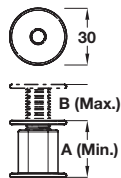

Drill a pilot hole (same size as your masonry bit) through the cross brace, then, with your 200 mm drill bit, drill directly into the wall behind and inset your wall plug

Pass a screw through the cross brace, through the Space-Plug and locate it into the still visible wall plug

Wind the Space-Plug until it firmly contacts both surfaces

Tighten the screw

Set of 10 Space-Plugs

- > Set includes:
 - 10x Space-Plugs
 - 1x Standard 6 x 200 mm masonry drill bit
- > Orange plastic
- > Order qty: 1 set

Size	Dim. A	Dim. B	Cat. No
Regular	30 mm	50 mm	261.90.932
Extra large	45 mm	80 mm	261.90.933

Set of 50 Space-Plugs

- > Set includes:
 - 50x Space-Plugs
 - 1x Premium 6 x 200 mm multi-purpose drill bit
- > Orange plastic
- > Order qty: 1 set

Size	Dim. A	Dim. B	Cat. No.
Regular	30 mm	50 mm	261.90.934
Extra large	45 mm	80 mm	261.90.935

Space-Plug promotional pack

Regular with extra large promotional pack

- > Set includes:
 - 5x Regular Space-Plugs. Dim. A = 30 mm, dim B = 50 mm
 - 5x Extra large Space-Plugs. Dim. A = 45 mm, dim B = 80 mm
 - 1x Standard 6 x 200 mm masonry drill
- > Orange plastic
- > Order qty: 1 set