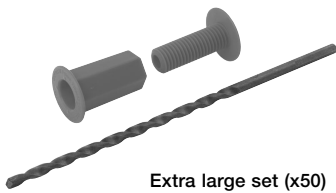

Drill a pilot hole (same size as your masonry bit) through the cross brace, then, with your 200 mm drill bit, drill directly into the wall behind and inset your wall plug

Pass a screw through the cross brace, through the Space-Plug and locate it into the still visible wall plug

Wind the Space-Plug until it firmly contacts both surfaces

Tighten the screw

Set of 10 Space-Plugs

- > Set includes:
 - 10x Space-Plugs
 - 1x Standard 6 x 200 mm masonry drill bit
- > Orange plastic
- > Order qty: 1 set

Size	Dim. A	Dim. B	Cat. No
Regular	30 mm	50 mm	261.90.932
Extra large	45 mm	80 mm	261.90.933

Set of 50 Space-Plugs

- > Set includes:
 - 50x Space-Plugs
 - 1x Premium 6 x 200 mm multi-purpose drill bit
- > Orange plastic
- > Order qty: 1 set

Size	Dim. A	Dim. B	Cat. No.
Regular	30 mm	50 mm	261.90.934
Extra large	45 mm	80 mm	261.90.935

Space-Plug promotional pack

Regular with extra large promotional pack

- > Set includes:
 - 5x Regular Space-Plugs. Dim. A = 30 mm, dim B = 50 mm
 - 5x Extra large Space-Plugs. Dim. A = 45 mm, dim B = 80 mm
 - 1x Standard 6 x 200 mm masonry drill
- > Orange plastic
- > Order qty: 1 set