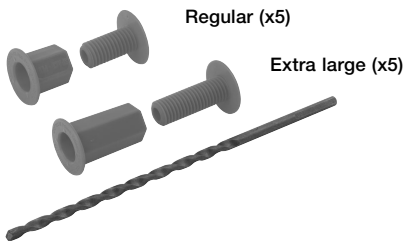

Drill a pilot hole (same size as your masonry bit) through the cross brace, then, with your 200 mm drill bit, drill directly into the wall behind and inset your wall plug

Pass a screw through the cross brace, through the Space-Plug and locate it into the still visible wall plug

Wind the Space-Plug until it firmly contacts both surfaces

Tighten the screw

Set of 10 Space-Plugs

- > Set includes:
 - 10x Space-Plugs
 - 1x Standard 6 x 200 mm masonry drill bit
- > Orange plastic
- > Order qty: 1 set

Size	Dim. A	Dim. B	Cat. No
Regular	30 mm	50 mm	261.90.932
Extra large	45 mm	80 mm	261.90.933

Set of 50 Space-Plugs

- > Set includes:
 - 50x Space-Plugs
 - 1x Premium 6 x 200 mm multi-purpose drill bit
- > Orange plastic
- > Order qty: 1 set

Size	Dim. A	Dim. B	Cat. No.
Regular	30 mm	50 mm	261.90.934
Extra large	45 mm	80 mm	261.90.935

Space-Plug promotional pack

Regular with extra large promotional pack

- > Set includes:
 - 5x Regular Space-Plugs. Dim. A = 30 mm, dim B = 50 mm
 - 5x Extra large Space-Plugs. Dim. A = 45 mm, dim B = 80 mm
 - 1x Standard 6 x 200 mm masonry drill
- > Orange plastic
- > Order qty: 1 set