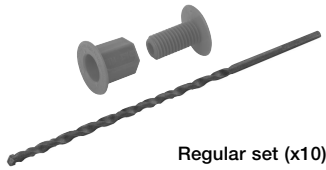

SPACE-PLUGS

A simple method to secure units to the wall. Bridges any reasonable gap.

- > Regular: for 30-50 mm gaps
- > Extra large: for 45-80 mm gaps
- > Quick, simple and accurate. Only one screw and fitting normally required
- > Fewer fixing points required
- > Flexible positioning using the entire cross brace, avoiding bad plaster, cables and pipes or line up with wall studs
- > Enables a good fit even on uneven walls
- > Suitable for most fitted furniture
- > Accessible after install
- > Eliminates the need for L brackets

Drill a pilot hole (same size as your masonry bit) through the cross brace, then, with your 200 mm drill bit, drill directly into the wall behind and inset your wall plug

Pass a screw through the cross brace, through the Space-Plug and locate it into the still visible wall plug

Wind the Space-Plug until it firmly contacts both surfaces

Tighten the screw

Set of 10 Space-Plugs

- > Set includes:
 - 10x Space-Plugs
 - 1x Standard 6 x 200 mm masonry drill bit
- > Orange plastic
- > Order qty: 1 set

Size	Dim. A	Dim. B	Cat. No
Regular	30 mm	50 mm	261.90.932
Extra large	45 mm	80 mm	261.90.933

Set of 50 Space-Plugs

- > Set includes:
 - 50x Space-Plugs
 - 1x Premium 6 x 200 mm multi-purpose drill bit
- > Orange plastic
- > Order qty: 1 set