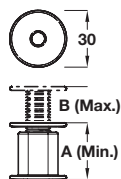

Wind the Space-Plug until it firmly contacts both surfaces

Tighten the screw

Set of 10 Space-Plugs

- > Set includes:
 - 10x Space-Plugs
 - 1x Standard 6 x 200 mm masonry drill bit
- > Orange plastic
- > Order qty: 1 set

Size	Dim. A	Dim. B	Cat. No
Regular	30 mm	50 mm	261.90.932
Extra large	45 mm	80 mm	261.90.933

Set of 50 Space-Plugs

- > Set includes:
 - 50x Space-Plugs
 - 1x Premium 6 x 200 mm multi-purpose drill bit
- > Orange plastic
- > Order qty: 1 set

Size	Dim. A	Dim. B	Cat. No.
Regular	30 mm	50 mm	261.90.934
Extra large	45 mm	80 mm	261.90.935

Space-Plug promotional pack

Regular with extra large promotional pack

- > Set includes:
 - 5x Regular Space-Plugs. Dim. A = 30 mm, dim B = 50 mm
 - 5x Extra large Space-Plugs. Dim. A = 45 mm, dim B = 80 mm
 - 1x Standard 6 x 200 mm masonry drill
- > Orange plastic
- > Order qty: 1 set