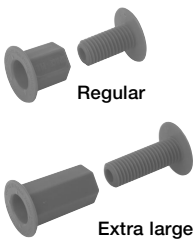

Wind the Space-Plug until it firmly contacts both surfaces

Tighten the screw

Set of 10 Space-Plugs

- > Set includes:
 - 10x Space-Plugs
 - 1x Standard 6 x 200 mm masonry drill bit
- > Orange plastic
- > Order qty: 1 set

Size	Dim. A	Dim. B	Cat. No
Regular	30 mm	50 mm	261.90.932
Extra large	45 mm	80 mm	261.90.933

Set of 50 Space-Plugs

- > Set includes:
 - 50x Space-Plugs
 - 1x Premium 6 x 200 mm multi-purpose drill bit
- > Orange plastic
- > Order qty: 1 set

Size	Dim. A	Dim. B	Cat. No.
Regular	30 mm	50 mm	261.90.934
Extra large	45 mm	80 mm	261.90.935

Space-Plug promotional pack

Regular with extra large promotional pack

- > Set includes:
 - 5x Regular Space-Plugs. Dim. A = 30 mm, dim B = 50 mm
 - 5x Extra large Space-Plugs. Dim. A = 45 mm, dim B = 80 mm
 - 1x Standard 6 x 200 mm masonry drill
- > Orange plastic
- > Order qty: 1 set

	Cat. No.
Promotional pack	261.90.936

Space-Plugs

- > Orange plastic
- > Order qty: 1 pc

Size	Dim. A	Dim. B	Cat. No.
Regular	30 mm	50 mm	261.90.930
Extra large	45 mm	80 mm	261.90.931