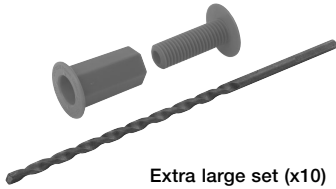

SPACE-PLUGS

A simple method to secure units to the wall. Bridges any reasonable gap.

- > Regular: for 30-50 mm gaps
- > Extra large: for 45-80 mm gaps
- > Quick, simple and accurate. Only one screw and fitting normally required
- > Fewer fixing points required
- > Flexible positioning using the entire cross brace, avoiding bad plaster, cables and pipes or line up with wall studs
- > Enables a good fit even on uneven walls
- > Suitable for most fitted furniture
- > Accessible after install
- > Eliminates the need for L brackets

Drill a pilot hole (same size as your masonry bit) through the cross brace, then, with your 200 mm drill bit, drill directly into the wall behind and inset your wall plug

Pass a screw through the cross brace, through the Space-Plug and locate it into the still visible wall plug

Wind the Space-Plug until it firmly contacts both surfaces

Tighten the screw

Set of 10 Space-Plugs

- > Set includes:
 - 10x Space-Plugs
 - 1x Standard 6 x 200 mm masonry drill bit
- > Orange plastic
- > Order qty: 1 set

Size	Dim. A	Dim. B	Cat. No
Regular	30 mm	50 mm	261.90.932
Extra large	45 mm	80 mm	261.90.933

Set of 50 Space-Plugs

- > Set includes:
 - 50x Space-Plugs
 - 1x Premium 6 x 200 mm multi-purpose drill bit
- > Orange plastic
- > Order qty: 1 set