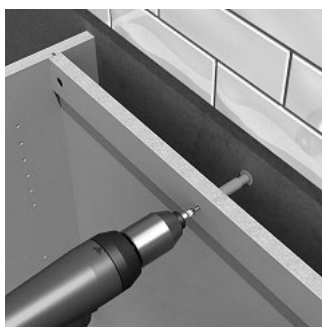

SPACE-PLUGS

A simple method to secure units to the wall. Bridges any reasonable gap.

- > Regular: for 30-50 mm gaps
- > Extra large: for 45-80 mm gaps
- > Quick, simple and accurate. Only one screw and fitting normally required
- > Fewer fixing points required
- > Flexible positioning using the entire cross brace, avoiding bad plaster, cables and pipes or line up with wall studs
- > Enables a good fit even on uneven walls
- > Suitable for most fitted furniture
- > Accessible after install
- > Eliminates the need for L brackets

Drill a pilot hole (same size as your masonry bit) through the cross brace, then, with your 200 mm drill bit, drill directly into the wall behind and inset your wall plug

Pass a screw through the cross brace, through the Space-Plug and locate it into the still visible wall plug

Wind the Space-Plug until it firmly contacts both surfaces

Tighten the screw

Set of 10 Space-Plugs

- > Set includes:
 - 10x Space-Plugs
 - 1x Standard 6 x 200 mm masonry drill bit
- > Orange plastic
- > Order qty: 1 set