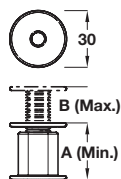

Size	Dim. A	Dim. B	Cat. No
Regular	30 mm	50 mm	261.90.932
Extra large	45 mm	80 mm	261.90.933

Set of 50 Space-Plugs

- > Set includes:
 - 50x Space-Plugs
 - 1x Premium 6 x 200 mm multi-purpose drill bit
- > Orange plastic
- > Order qty: 1 set

Size	Dim. A	Dim. B	Cat. No.
Regular	30 mm	50 mm	261.90.934
Extra large	45 mm	80 mm	261.90.935

Space-Plug promotional pack

Regular with extra large promotional pack

- > Set includes:
 - 5x Regular Space-Plugs. Dim. A = 30 mm, dim B = 50 mm
 - 5x Extra large Space-Plugs. Dim. A = 45 mm, dim B = 80 mm
 - 1x Standard 6 x 200 mm masonry drill
- > Orange plastic
- > Order qty: 1 set

	Cat. No.
Promotional pack	261.90.936

Space-Plugs

- > Orange plastic
- > Order qty: 1 pc

Size	Dim. A	Dim. B	Cat. No.
Regular	30 mm	50 mm	261.90.930
Extra large	45 mm	80 mm	261.90.931