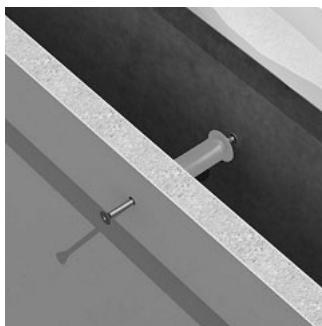

SPACE-PLUGS

A simple method to secure units to the wall. Bridges any reasonable gap.

- > Regular: for 30-50 mm gaps
- > Extra large: for 45-80 mm gaps
- > Quick, simple and accurate. Only one screw and fitting normally required
- > Fewer fixing points required
- > Flexible positioning using the entire cross brace, avoiding bad plaster, cables and pipes or line up with wall studs
- > Enables a good fit even on uneven walls
- > Suitable for most fitted furniture
- > Accessible after install
- > Eliminates the need for L brackets

Drill a pilot hole (same size as your masonry bit) through the cross brace, then, with your 200 mm drill bit, drill directly into the wall behind and inset your wall plug

Pass a screw through the cross brace, through the Space-Plug and locate it into the still visible wall plug

Wind the Space-Plug until it firmly contacts both surfaces

Tighten the screw

Set of 10 Space-Plugs

- > Set includes:
 - 10x Space-Plugs
 - 1x Standard 6 x 200 mm masonry drill bit
- > Orange plastic
- > Order qty: 1 set