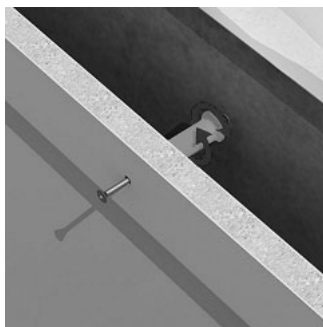

SPACE-PLUGS

A simple method to secure units to the wall. Bridges any reasonable gap.

- > Regular: for 30-50 mm gaps
- > Extra large: for 45-80 mm gaps
- > Quick, simple and accurate. Only one screw and fitting normally required
- > Fewer fixing points required
- > Flexible positioning using the entire cross brace, avoiding bad plaster, cables and pipes or line up with wall studs
- > Enables a good fit even on uneven walls
- > Suitable for most fitted furniture
- > Accessible after install
- > Eliminates the need for L brackets

Drill a pilot hole (same size as your masonry bit) through the cross brace, then, with your 200 mm drill bit, drill directly into the wall behind and inset your wall plug

Pass a screw through the cross brace, through the Space-Plug and locate it into the still visible wall plug

Wind the Space-Plug until it firmly contacts both surfaces

Tighten the screw

Set of 10 Space-Plugs

- > Set includes:
 - 10x Space-Plugs
 - 1x Standard 6 x 200 mm masonry drill bit
- > Orange plastic
- > Order qty: 1 set