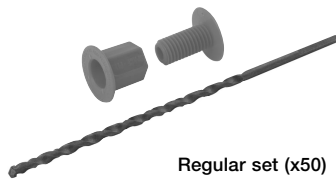

Drill a pilot hole (same size as your masonry bit) through the cross brace, then, with your 200 mm drill bit, drill directly into the wall behind and inset your wall plug

Pass a screw through the cross brace, through the Space-Plug and locate it into the still visible wall plug

Wind the Space-Plug until it firmly contacts both surfaces

Tighten the screw

Set of 10 Space-Plugs

- > Set includes:
 - 10x Space-Plugs
 - 1x Standard 6 x 200 mm masonry drill bit
- > Orange plastic
- > Order qty: 1 set

Size	Dim. A	Dim. B	Cat. No
Regular	30 mm	50 mm	261.90.932
Extra large	45 mm	80 mm	261.90.933

Set of 50 Space-Plugs

- > Set includes:
 - 50x Space-Plugs
 - 1x Premium 6 x 200 mm multi-purpose drill bit
- > Orange plastic
- > Order qty: 1 set

Size	Dim. A	Dim. B	Cat. No.
Regular	30 mm	50 mm	261.90.934
Extra large	45 mm	80 mm	261.90.935

Space-Plug promotional pack

Regular with extra large promotional pack

- > Set includes:
 - 5x Regular Space-Plugs. Dim. A = 30 mm, dim B = 50 mm
 - 5x Extra large Space-Plugs. Dim. A = 45 mm, dim B = 80 mm
 - 1x Standard 6 x 200 mm masonry drill
- > Orange plastic
- > Order qty: 1 set