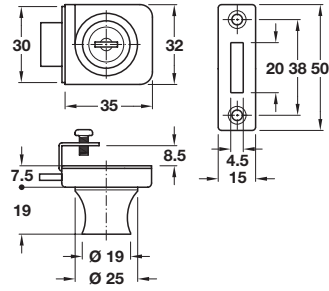

Econo glass door deadbolt lock

- > For glass door thickness: 4–8 mm
- > With 6 plate levers
- > 120 different key changes possible
- > For clip fixing
- > Standard profile
- > Supplied with:
 - 1x Glass clamp lock
 - 2x M4 plastic screws
 - 1x Striking plate
 - 2x Folding keys
- > Polished chrome-plated zinc alloy
- > Order qty: 1 pc

Cat. No.

Key change - Keyed different

Glass door deadbolt lock

233.20.210