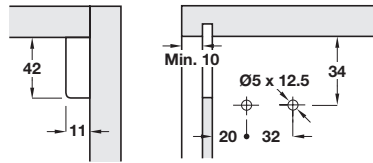

Scarpi-4 cabinet hanger, screw fixing

- > Handed
- > Screw fixing
- > Load carrying capacity 65 kg each. Max. cabinet weight 260 kg per set
- > Three way adjustments, easily accessible from the front:
 - > Height adjustment: 13 mm
 - > Front adjustment: 17 mm
 - > Side adjustment: 8 mm
- > Zinc-plated steel
- > Order qty: 1 pc

	Left	Right
Euro screws	290.21.961	290.21.960

Scarpi-4 cabinet hanger, screw-on

Scarpi-4 cabinet hanger mounted using wall mounting plate 290.15.930

- > Handed
- > Screw-on
- > Load carrying capacity 65 kg each. Max. cabinet weight 260 kg per set
- > Three way adjustments, easily accessible from the front:
 - > Height adjustment: 13 mm
 - > Front adjustment: 17 mm
 - > Side adjustment: 8 mm
- > Zinc-plated steel
- > Order qty: 1 pc

	Left	Right
Screw-on	290.27.911	290.27.910