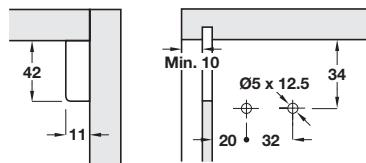

Scarpi-4 cabinet hanger, screw fixing

- > Handed
- > Screw fixing
- > Load carrying capacity 65 kg each. Max. cabinet weight 260 kg per set
- > Three way adjustments, easily accessible from the front:
 - > Height adjustment: 13 mm
 - > Front adjustment: 17 mm
 - > Side adjustment: 8 mm
- > Zinc-plated steel
- > Order qty: 1 pc

	Left	Right
Euro screws	290.21.961	290.21.960

Scarpi-4 cabinet hanger, screw-on

Scarpi-4 cabinet hanger mounted using wall mounting plate 290.15.930

- > Handed
- > Screw-on
- > Load carrying capacity 65 kg each. Max. cabinet weight 260 kg per set
- > Three way adjustments, easily accessible from the front:
 - > Height adjustment: 13 mm
 - > Front adjustment: 17 mm
 - > Side adjustment: 8 mm
- > Zinc-plated steel
- > Order qty: 1 pc

	Left	Right
Screw-on	290.27.911	290.27.910