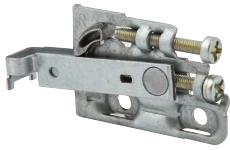

Scarpi-4 cabinet hanger, screw fixing

- > Handed
- > Screw fixing
- > Load carrying capacity 65 kg each. Max. cabinet weight 260 kg per set
- > Three way adjustments, easily accessible from the front:
 - > Height adjustment: 13 mm
 - > Front adjustment: 17 mm
 - > Side adjustment: 8 mm
- > Zinc-plated steel
- > Order qty: 1 pc

	Left	Right
Euro screws	290.21.961	290.21.960

Scarpi-4 cabinet hanger, screw-on

Scarpi-4 cabinet hanger mounted using wall mounting plate 290.15.930

- > Handed
- > Screw-on
- > Load carrying capacity 65 kg each. Max. cabinet weight 260 kg per set
- > Three way adjustments, easily accessible from the front:
 - > Height adjustment: 13 mm
 - > Front adjustment: 17 mm
 - > Side adjustment: 8 mm
- > Zinc-plated steel
- > Order qty: 1 pc

	Left	Right
Screw-on	290.27.911	290.27.910