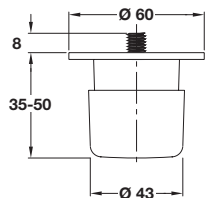

Indaux Sandy Adjustable plastic leg

- > With M8 threaded bolt
- > Internal height adjustment: 35 - 50 mm
- > Plastic
- > Order qty: 200 pcs

Finish
Black

Cat. No.
634.03.310