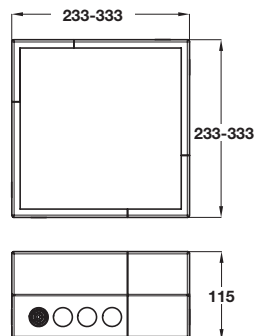

EASYFLEX DRAWER ORGANISER INSERTS

Flat packed in four pieces, this insert slots together to make a very useful drawer organiser. Insert can be expanded by pressing in the button on the side.

Expandable

Expands in four stages by depressing buttons on side

Easyflex drawer organiser insert

- > Flat packed sides 233 x 115 x 11 mm
- > Four sides included to make one insert
- > Expandable from 233 x 233 mm to 333 x 333 mm by depressing button on side
- > Order qty: 1 pc

DRAWER SYSTEMS, STAYS AND HINGES 2015, © Häfele U.K. Ltd 2015. Dimensional data not binding. We reserve the right to alter specifications without notice.

Easyflex

Cat. No.
556.81.681