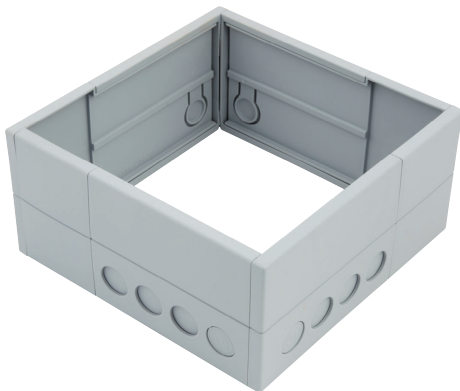

EASYFLEX DRAWER ORGANISER INSERTS

Flat packed in four pieces, this insert slots together to make a very useful drawer organiser. Insert can be expanded by pressing in the button on the side.

Expandable

Expands in four stages by depressing buttons on side

Easyflex drawer organiser insert

- > Flat packed sides 233 x 115 x 11 mm
- > Four sides included to make one insert
- > Expandable from 233 x 233 mm to 333 x 333 mm by depressing button on side
- > Order qty: 1 pc