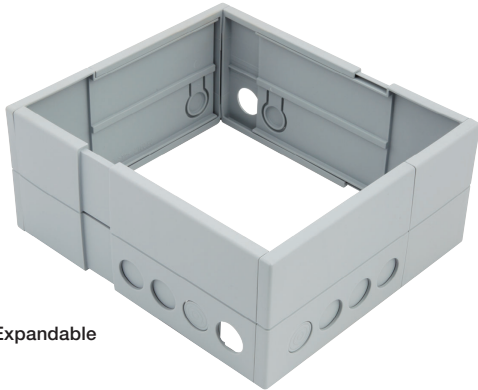

EASYFLEX DRAWER ORGANISER INSERTS

Flat packed in four pieces, this insert slots together to make a very useful drawer organiser. Insert can be expanded by pressing in the button on the side.

Expandable

Expands in four stages by depressing buttons on side

Easyflex drawer organiser insert

- > Flat packed sides 233 x 115 x 11 mm
- > Four sides included to make one insert
- > Expandable from 233 x 233 mm to 333 x 333 mm by depressing button on side
- > Order qty: 1 pc