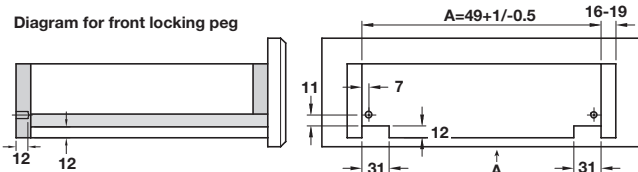

## Häfele Concealed undermount drawer runners, full extension

- > Under mounted
- > 30 kg carrying capacity
- > With integrated Soft-close®
- > Height adjustment ±3.0 mm
- > Galvanized steel
- > Order qty: 1 pair

Please note: for soft close to work correctly, the runners must be installed in line and exactly level with each other

Length	Extension length	Cabinet length (L1)	Cat. No.
<b>30 kg carrying capacity</b>			
300 mm	288 mm	318 mm	433.10.530
350 mm	338 mm	368 mm	433.10.535
400 mm	388 mm	418 mm	433.10.540
450 mm	438 mm	468 mm	433.10.545
500 mm	488 mm	518 mm	433.10.550
550 mm	538 mm	568 mm	433.10.555