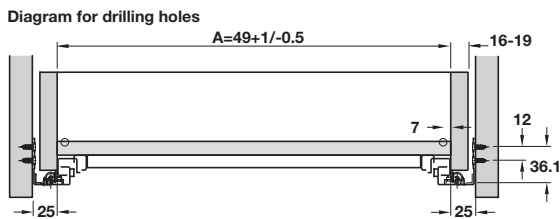

## Häfele Concealed undermount drawer runners, full extension

- > Under mounted
- > 30 kg carrying capacity
- > With integrated Soft-close®
- > Height adjustment ±3.0 mm
- > Galvanized steel
- > Order qty: 1 pair

Please note: for soft close to work correctly, the runners must be installed in line and exactly level with each other

Length	Extension length	Cabinet length (L1)	Cat. No.
<b>30 kg carrying capacity</b>			
300 mm	288 mm	318 mm	433.10.530
350 mm	338 mm	368 mm	433.10.535
400 mm	388 mm	418 mm	433.10.540
450 mm	438 mm	468 mm	433.10.545
500 mm	488 mm	518 mm	433.10.550
550 mm	538 mm	568 mm	433.10.555