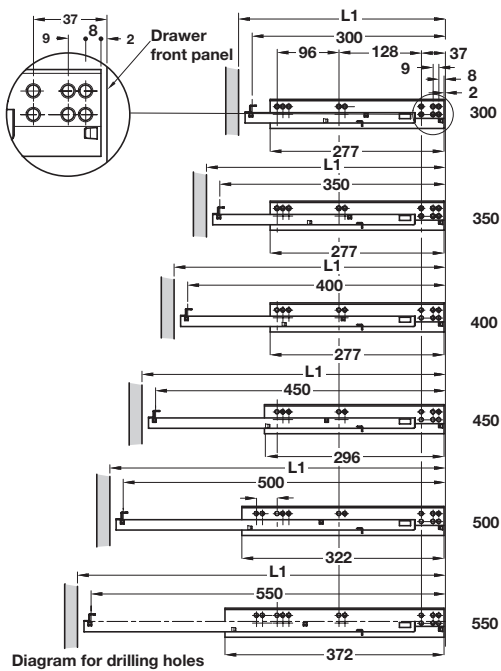

## Häfele Concealed undermount drawer runners, full extension

- > Under mounted
- > 30 kg carrying capacity
- > With integrated Soft-close®
- > Height adjustment ±3.0 mm
- > Galvanized steel
- > Order qty: 1 pair

Please note: for soft close to work correctly, the runners must be installed in line and exactly level with each other

Length	Extension length	Cabinet length (L1)	Cat. No.
<b>30 kg carrying capacity</b>			
300 mm	288 mm	318 mm	433.10.530
350 mm	338 mm	368 mm	433.10.535
400 mm	388 mm	418 mm	433.10.540
450 mm	438 mm	468 mm	433.10.545
500 mm	488 mm	518 mm	433.10.550
550 mm	538 mm	568 mm	433.10.555

PART NUMBERS REMOVED  
433.10.030

PAGE AMENDED  
03.07.17/3