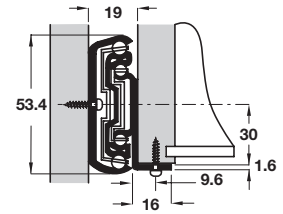

Accuride 5517-60 base mounted runners, full extension

- > For lateral filing cabinets and storage drawers, platform mounting for shelves, heavy duty keyboards
- > Brackets on drawer member for ease of assembly
- > Load carrying capacity up to 60 kg (see below for individual runner capacity)
- > Hold-in feature holds the closed drawer in
- > 32 mm fixing hole pattern on the cabinet member
- > Silent movement
- > Bright zinc-plated steel
- > Order fixing screws separately
- > Order qty: 1 pair

PART NUMBERS REMOVED
 422.35.930
 422.35.935
 422.35.960
 422.35.970

Installed length	Extension length	Load capacity	Cat. No.
400 mm	436 mm	59 kg	422.35.940
450 mm	498 mm	60 kg	422.35.945
500 mm	547 mm	60 kg	422.35.950
550 mm	596 mm	60 kg	422.35.955
650 mm	708 mm	58 kg	422.35.965