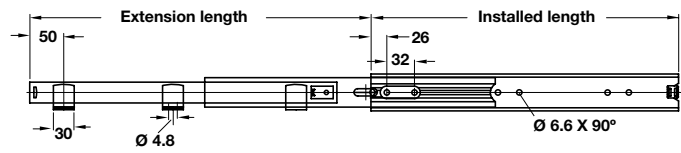

Accuride 5517-60 base mounted runners, full extension

- > For lateral filing cabinets and storage drawers, platform mounting for shelves, heavy duty keyboards
- > Brackets on drawer member for ease of assembly
- > Load carrying capacity up to 60 kg (see below for individual runner capacity)
- > Hold-in feature holds the closed drawer in
- > 32 mm fixing hole pattern on the cabinet member
- > Silent movement
- > Bright zinc-plated steel
- > Order fixing screws separately
- > Order qty: 1 pair

PART NUMBERS REMOVED
 422.35.930
 422.35.935
 422.35.960
 422.35.970

Installed length	Extension length	Load capacity	Cat. No.
400 mm	436 mm	59 kg	422.35.940
450 mm	498 mm	60 kg	422.35.945
500 mm	547 mm	60 kg	422.35.950
550 mm	596 mm	60 kg	422.35.955
650 mm	708 mm	58 kg	422.35.965