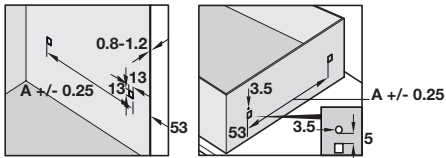

## Accuride 3320-50 drawer runners, full extension

- > For metal applications such as lateral filing cabinets and storage drawers
- > Side mounting
- > Load carrying capacity up to 60 kg (see below for individual runner capacity)
- > Hold-in feature holds the closed drawer in
- > With bayonets for ease of assembly without the use of fixing hardware or tools
- > Front disconnect
- > Bright zinc-plated steel
- > Order qty: 1 pair

Installed length	Extension length	Load capacity	Cat. No.
300 mm	325 mm	55 kg	420.66.930
350 mm	374 mm	57 kg	420.66.935
400 mm	424 mm	58 kg	420.66.940
450 mm	473 mm	59 kg	420.66.945
500 mm	522 mm	60 kg	420.66.950
550 mm	571 mm	60 kg	420.66.955
600 mm	620 mm	59 kg	420.66.960
650 mm	670 mm	57 kg	420.66.965
700 mm	731 mm	55 kg	420.66.970