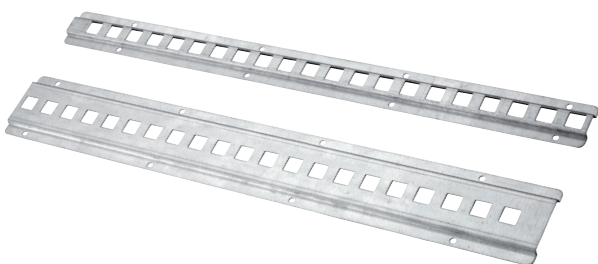

## Accuride 3320-50 drawer runners, full extension

- > For metal applications such as lateral filing cabinets and storage drawers
- > Side mounting
- > Load carrying capacity up to 60 kg (see below for individual runner capacity)
- > Hold-in feature holds the closed drawer in
- > With bayonets for ease of assembly without the use of fixing hardware or tools
- > Front disconnect
- > Bright zinc-plated steel
- > Order qty: 1 pair

Installed length	Extension length	Load capacity	Cat. No.
300 mm	325 mm	55 kg	420.66.930
350 mm	374 mm	57 kg	420.66.935
400 mm	424 mm	58 kg	420.66.940
450 mm	473 mm	59 kg	420.66.945
500 mm	522 mm	60 kg	420.66.950
550 mm	571 mm	60 kg	420.66.955
600 mm	620 mm	59 kg	420.66.960
650 mm	670 mm	57 kg	420.66.965
700 mm	731 mm	55 kg	420.66.970

## Ladder strip

- > Ideal for installing bayonet slides into wooden cabinets
- > Comprises of one front and one rear strip
- > To be cut to required length
- > Compatible with all standard Accuride bayonet mounting slides
- > Order fixing screws separately
- > Order qty: 1 pc