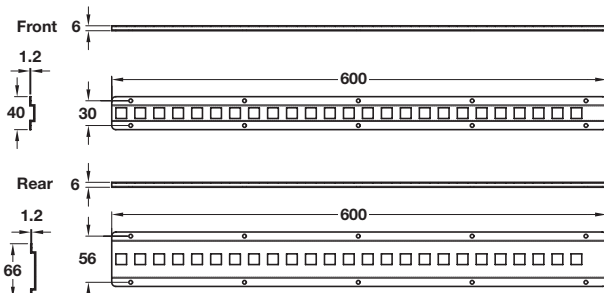

## Accuride 3320-50 drawer runners, full extension

- > For metal applications such as lateral filing cabinets and storage drawers
- > Side mounting
- > Load carrying capacity up to 60 kg (see below for individual runner capacity)
- > Hold-in feature holds the closed drawer in
- > With bayonets for ease of assembly without the use of fixing hardware or tools
- > Front disconnect
- > Bright zinc-plated steel
- > Order qty: 1 pair

Installed length	Extension length	Load capacity	Cat. No.
300 mm	325 mm	55 kg	420.66.930
350 mm	374 mm	57 kg	420.66.935
400 mm	424 mm	58 kg	420.66.940
450 mm	473 mm	59 kg	420.66.945
500 mm	522 mm	60 kg	420.66.950
550 mm	571 mm	60 kg	420.66.955
600 mm	620 mm	59 kg	420.66.960
650 mm	670 mm	57 kg	420.66.965
700 mm	731 mm	55 kg	420.66.970

## Ladder strip

- > Ideal for installing bayonet slides into wooden cabinets
- > Comprises of one front and one rear strip
- > To be cut to required length
- > Compatible with all standard Accuride bayonet mounting slides
- > Order fixing screws separately
- > Order qty: 1 pc

Ladder strip Cat. No. 420.09.907