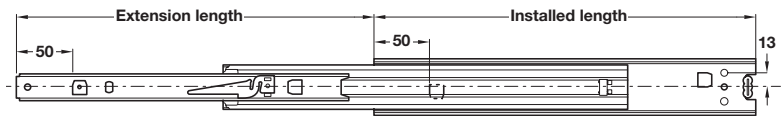

## Accuride 3320-50 drawer runners, full extension

- > For metal applications such as lateral filing cabinets and storage drawers
- > Side mounting
- > Load carrying capacity up to 60 kg (see below for individual runner capacity)
- > Hold-in feature holds the closed drawer in
- > With bayonets for ease of assembly without the use of fixing hardware or tools
- > Front disconnect
- > Bright zinc-plated steel
- > Order qty: 1 pair

Installed length	Extension length	Load capacity	Cat. No.
300 mm	325 mm	55 kg	420.66.930
350 mm	374 mm	57 kg	420.66.935
400 mm	424 mm	58 kg	420.66.940
450 mm	473 mm	59 kg	420.66.945
500 mm	522 mm	60 kg	420.66.950
550 mm	571 mm	60 kg	420.66.955
600 mm	620 mm	59 kg	420.66.960
650 mm	670 mm	57 kg	420.66.965
700 mm	731 mm	55 kg	420.66.970

## Ladder strip

- > Ideal for installing bayonet slides into wooden cabinets
- > Comprises of one front and one rear strip
- > To be cut to required length
- > Compatible with all standard Accuride bayonet mounting slides
- > Order fixing screws separately
- > Order qty: 1 pc