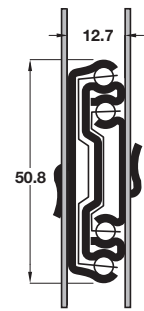

## Accuride 3320-50 drawer runners, full extension

- > For metal applications such as lateral filing cabinets and storage drawers
- > Side mounting
- > Load carrying capacity up to 60 kg (see below for individual runner capacity)
- > Hold-in feature holds the closed drawer in
- > With bayonets for ease of assembly without the use of fixing hardware or tools
- > Front disconnect
- > Bright zinc-plated steel
- > Order qty: 1 pair

Installed length	Extension length	Load capacity	Cat. No.
300 mm	325 mm	55 kg	420.66.930
350 mm	374 mm	57 kg	420.66.935
400 mm	424 mm	58 kg	420.66.940
450 mm	473 mm	59 kg	420.66.945
500 mm	522 mm	60 kg	420.66.950
550 mm	571 mm	60 kg	420.66.955
600 mm	620 mm	59 kg	420.66.960
650 mm	670 mm	57 kg	420.66.965
700 mm	731 mm	55 kg	420.66.970

## Ladder strip

- > Ideal for installing bayonet slides into wooden cabinets
- > Comprises of one front and one rear strip
- > To be cut to required length
- > Compatible with all standard Accuride bayonet mounting slides
- > Order fixing screws separately
- > Order qty: 1 pc

Ladder strip Cat. No. 420.09.907