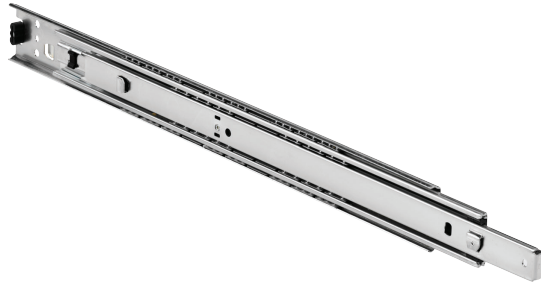

## Accuride 3320-50 drawer runners, full extension

- > For metal applications such as lateral filing cabinets and storage drawers
- > Side mounting
- > Load carrying capacity up to 60 kg (see below for individual runner capacity)
- > Hold-in feature holds the closed drawer in
- > With bayonets for ease of assembly without the use of fixing hardware or tools
- > Front disconnect
- > Bright zinc-plated steel
- > Order qty: 1 pair

Installed length	Extension length	Load capacity	Cat. No.
300 mm	325 mm	55 kg	420.66.930
350 mm	374 mm	57 kg	420.66.935
400 mm	424 mm	58 kg	420.66.940
450 mm	473 mm	59 kg	420.66.945
500 mm	522 mm	60 kg	420.66.950
550 mm	571 mm	60 kg	420.66.955
600 mm	620 mm	59 kg	420.66.960
650 mm	670 mm	57 kg	420.66.965
700 mm	731 mm	55 kg	420.66.970

## Ladder strip

- > Ideal for installing bayonet slides into wooden cabinets
- > Comprises of one front and one rear strip
- > To be cut to required length
- > Compatible with all standard Accuride bayonet mounting slides
- > Order fixing screws separately
- > Order qty: 1 pc