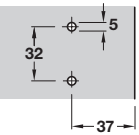

- > Hospa screw fixing or pre-mounted with euro screw or Ø 3 mm wood screw
- > Two part plate with ± 2 mm height adjustment via cam screw
- > Height adjustment indicator
- > Nickel-plated steel
- > Order fixing screws separately for Hospa screw fixing versions
- > Order qty: 1 pc

Height	Hospa screws	Euro screws	Ø 3 mm screws
0 mm	312.33.500	312.33.510	312.35.020
3 mm	312.33.503	312.33.513	312.35.023

Information on mounting plate adjustment is shown on page **306-307**

Click on mounting plate for Häfele concealed hinges

For Hospa screws

With pre-mounted Euro screws

With pre-mounted Ø 3 mm wood screws

Height F = mounting plate height shown in tables

- > Hospa screw fixing or pre-mounted with euro screw or Ø 3 mm wood screw
- > One part plate with ± 2 mm height adjustment via slots
- > Nickel-plated steel
- > Order fixing screws separately for Hospa screw fixing versions
- > Order qty: 1 pc