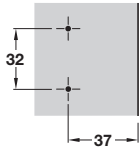

MOUNTING PLATES FOR HÄFELE CLICK ON HINGES

Häfele click on hinges are shown on pages **308-321**

Click on mounting plate for Häfele concealed hinges

For Hospa screws

With pre-mounted Euro screws

With pre-mounted Ø 3 mm wood screws

- > Hospa screw fixing or pre-mounted with euro screw or Ø 3 mm wood screw
- > Two part plate with ± 2 mm height adjustment via cam screw
- > Height adjustment indicator
- > Nickel-plated steel
- > Order fixing screws separately for Hospa screw fixing versions
- > Order qty: 1 pc

For Hospa screws

With pre-mounted Euro screws

With pre-mounted Ø 3 mm wood screws

Height F = mounting plate height shown in tables

- > Hospa screw fixing or pre-mounted with euro screw or Ø 3 mm wood screw
- > One part plate with ± 2 mm height adjustment via slots
- > Nickel-plated steel
- > Order fixing screws separately for Hospa screw fixing versions
- > Order qty: 1 pc