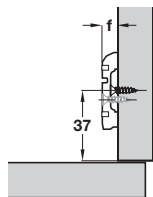

- > Hospa screw fixing or pre-mounted with euro screw or Ø 3 mm wood screw
- > Two part plate with ± 2 mm height adjustment via cam screw
- > Height adjustment indicator
- > Nickel-plated steel
- > Order fixing screws separately for Hospa screw fixing versions
- > Order qty: 1 pc

Height	Hospa screws	Euro screws	Ø 3 mm screws
0 mm	312.33.500	312.33.510	312.35.020
3 mm	312.33.503	312.33.513	312.35.023

Information on mounting plate adjustment is shown on page **306-307**

Click on mounting plate for Häfele concealed hinges

For Hospa screws

With pre-mounted Euro screws

With pre-mounted Ø 3 mm wood screws

Height F = mounting plate height shown in tables

- > Hospa screw fixing or pre-mounted with euro screw or Ø 3 mm wood screw
- > One part plate with ± 2 mm height adjustment via slots
- > Nickel-plated steel
- > Order fixing screws separately for Hospa screw fixing versions
- > Order qty: 1 pc