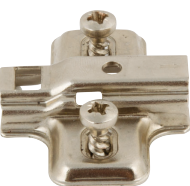

MOUNTING PLATES FOR HÄFELE CLICK ON HINGES

Häfele click on hinges are shown on pages **308-321**

Click on mounting plate for Häfele concealed hinges

For Hospa screws

With pre-mounted Euro screws

With pre-mounted Ø 3 mm wood screws

- > Hospa screw fixing or pre-mounted with euro screw or Ø 3 mm wood screw
- > Two part plate with ± 2 mm height adjustment via cam screw
- > Height adjustment indicator
- > Nickel-plated steel
- > Order fixing screws separately for Hospa screw fixing versions
- > Order qty: 1 pc

Height	Hospa screws	Euro screws	Ø 3 mm screws
0 mm	312.33.500	312.33.510	312.35.020
3 mm	312.33.503	312.33.513	312.35.023

Information on mounting plate adjustment is shown on page **306-307**

Click on mounting plate for Häfele concealed hinges

For Hospa screws

With pre-mounted Euro screws

With pre-mounted Ø 3 mm wood screws

Height F = mounting plate height shown in tables

- > Hospa screw fixing or pre-mounted with euro screw or Ø 3 mm wood screw
- > One part plate with ± 2 mm height adjustment via slots
- > Nickel-plated steel
- > Order fixing screws separately for Hospa screw fixing versions
- > Order qty: 1 pc