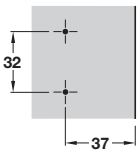

- > Hospa screw fixing or pre-mounted with euro screw or Ø 3 mm wood screw
- > Two part plate with ± 2 mm height adjustment via cam screw
- > Height adjustment indicator
- > Nickel-plated steel
- > Order fixing screws separately for Hospa screw fixing versions
- > Order qty: 1 pc

Height	Hospa screws	Euro screws	Ø 3 mm screws
0 mm	312.33.500	312.33.510	312.35.020
3 mm	312.33.503	312.33.513	312.35.023

Information on mounting plate adjustment is shown on page **306-307**

Click on mounting plate for Häfele concealed hinges

For Hospa screws

With pre-mounted Euro screws

With pre-mounted Ø 3 mm wood screws

Height F = mounting plate height shown in tables

- > Hospa screw fixing or pre-mounted with euro screw or Ø 3 mm wood screw
- > One part plate with ± 2 mm height adjustment via slots
- > Nickel-plated steel
- > Order fixing screws separately for Hospa screw fixing versions
- > Order qty: 1 pc