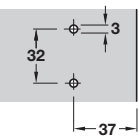

- > Hospa screw fixing or pre-mounted with euro screw or Ø 3 mm wood screw
- > Two part plate with ± 2 mm height adjustment via cam screw
- > Height adjustment indicator
- > Nickel-plated steel
- > Order fixing screws separately for Hospa screw fixing versions
- > Order qty: 1 pc

Height	Hospa screws	Euro screws	Ø 3 mm screws
0 mm	312.33.500	312.33.510	312.35.020
3 mm	312.33.503	312.33.513	312.35.023

Information on mounting plate adjustment is shown on page **306-307**

Click on mounting plate for Häfele concealed hinges

For Hospa screws

With pre-mounted Euro screws

With pre-mounted Ø 3 mm wood screws

Height F = mounting plate height shown in tables

- > Hospa screw fixing or pre-mounted with euro screw or Ø 3 mm wood screw
- > One part plate with ± 2 mm height adjustment via slots
- > Nickel-plated steel
- > Order fixing screws separately for Hospa screw fixing versions
- > Order qty: 1 pc