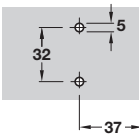

MOUNTING PLATES FOR HÄFELE CLICK ON HINGES

Häfele click on hinges are shown on pages **308-321**

Click on mounting plate for Häfele concealed hinges

For Hospa screws

With pre-mounted Euro screws

With pre-mounted Ø 3 mm wood screws

- > Hospa screw fixing or pre-mounted with euro screw or Ø 3 mm wood screw
- > Two part plate with ± 2 mm height adjustment via cam screw
- > Height adjustment indicator
- > Nickel-plated steel
- > Order fixing screws separately for Hospa screw fixing versions
- > Order qty: 1 pc

Height	Hospa screws	Euro screws	Ø 3 mm screws
0 mm	312.33.500	312.33.510	312.35.020
3 mm	312.33.503	312.33.513	312.35.023

Information on mounting plate adjustment is shown on page **306-307**

Click on mounting plate for Häfele concealed hinges

For Hospa screws

With pre-mounted Euro screws

With pre-mounted Ø 3 mm wood screws

Height F = mounting plate height shown in tables

- > Hospa screw fixing or pre-mounted with euro screw or Ø 3 mm wood screw
- > One part plate with ± 2 mm height adjustment via slots
- > Nickel-plated steel
- > Order fixing screws separately for Hospa screw fixing versions
- > Order qty: 1 pc