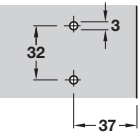

MOUNTING PLATES FOR HÄFELE CLICK ON HINGES

Häfele click on hinges are shown on pages **308-321**

Click on mounting plate for Häfele concealed hinges

For Hospa screws

With pre-mounted Euro screws

With pre-mounted Ø 3 mm wood screws

- > Hospa screw fixing or pre-mounted with euro screw or Ø 3 mm wood screw
- > Two part plate with ± 2 mm height adjustment via cam screw
- > Height adjustment indicator
- > Nickel-plated steel
- > Order fixing screws separately for Hospa screw fixing versions
- > Order qty: 1 pc

Height	Hospa screws	Euro screws	Ø 3 mm screws
0 mm	312.33.500	312.33.510	312.35.020
3 mm	312.33.503	312.33.513	312.35.023

Information on mounting plate adjustment is shown on page **306-307**

Click on mounting plate for Häfele concealed hinges

For Hospa screws

With pre-mounted Euro screws

With pre-mounted Ø 3 mm wood screws

Height F = mounting plate height shown in tables

- > Hospa screw fixing or pre-mounted with euro screw or Ø 3 mm wood screw
- > One part plate with ± 2 mm height adjustment via slots
- > Nickel-plated steel
- > Order fixing screws separately for Hospa screw fixing versions
- > Order qty: 1 pc