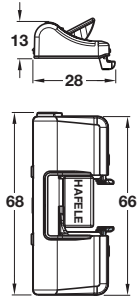

## Add on soft close

- > For use with 110° click on hinges as shown on pages 314-315, 318-321
- > Order qty: 1 pc

Recommended position of soft close is shown on page **307**

	Cat. No.
Add on soft close	312.07.711

## Cover caps for Häfele concealed hinges

- > Not for use with 170° hinge
- > Nickel-plated steel
- > Order qty: 1 pc

PART NUMBERS REMOVED  
**312.33.520**  
**312.33.530**

	Cat. No.
Cover cap	312.03.660