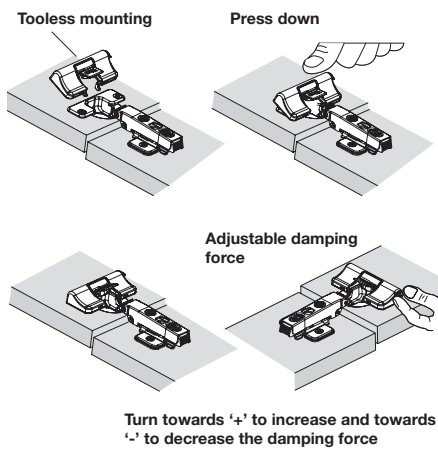

## Add on soft close

- > For use with 110° click on hinges as shown on pages 314-315, 318-321
- > Order qty: 1 pc

Recommended position of soft close is shown on page **307**

	Cat. No.
Add on soft close	312.07.711

## Cover caps for Häfele concealed hinges

- > Not for use with 170° hinge
- > Nickel-plated steel
- > Order qty: 1 pc

PART NUMBERS REMOVED  
**312.33.520**  
**312.33.530**

	Cat. No.
Cover cap	312.03.660