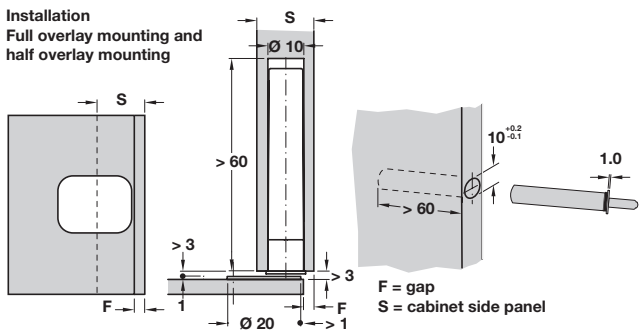

TIPMATIC ACCESSORIES

Grass Tipmatic pin

- > For wooden and aluminium frame or glass and mirror doors without handles
- > With screw on plate and screw for wooden doors and self adhesive plate for glass or mirror doors
- > Not suitable for hinges with automatic closing spring
- > Depth adjustment from 2.5 to 5.5 mm for compensating the front gap without tools
- > For inserting into cabinet front edge or with adapter housing, shown below
- > Light grey (RAL 7036) plastic
- > Order qty: 1 pc

For wooden and aluminium frame doors without handles

Installation
Full overlay mounting

Installation
Full overlay mounting and half overlay mounting

Finish

Light grey (RAL 7036)

Cat. No.

356.03.510