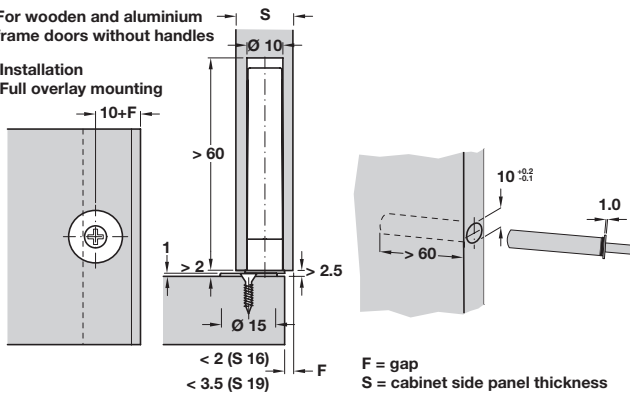

TIPMATIC ACCESSORIES

Grass Tipmatic pin

- > For wooden and aluminium frame or glass and mirror doors without handles
- > With screw on plate and screw for wooden doors and self adhesive plate for glass or mirror doors
- > Not suitable for hinges with automatic closing spring
- > Depth adjustment from 2.5 to 5.5 mm for compensating the front gap without tools
- > For inserting into cabinet front edge or with adapter housing, shown below
- > Light grey (RAL 7036) plastic
- > Order qty: 1 pc

For wooden and aluminium frame doors without handles

Installation
Full overlay mounting

Installation
Full overlay mounting and half overlay mounting

Finish

Light grey (RAL 7036)

Cat. No.

356.03.510