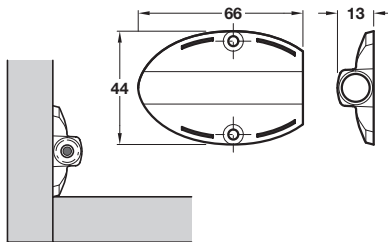

Soft close bracket 356.37.571 and damper 356.37.650

Soft close damper

- > Grey plastic
- > For use with heavy duty doors
- > 1 set consists of:
 - 25x Soft close dampers
- > Must be fitted 150 - 250 mm from hinge side in the cabinet
- > Order qty: 1 set

Finish	Cat. No.
Grey	356.37.650

Soft close bracket

- > Plastic
- > Set consists of:
 - 25x Soft close brackets
- > Order fixing screws separately
- > Order qty: 1 set

Finish	Cat. No.
Grey	356.37.571

Soft close bracket