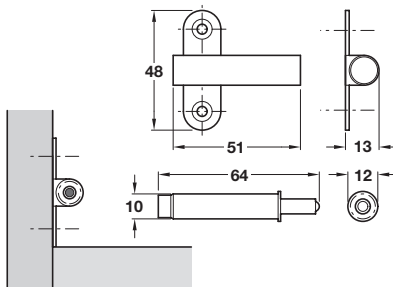

Finish	Cat. No.
Grey	356.37.650

Soft close bracket

- > Plastic
- > Set consists of:
 - 25x Soft close brackets
- > Order fixing screws separately
- > Order qty: 1 set

Finish	Cat. No.
Grey	356.37.571

Soft close bracket

- > Plastic
- > 1 set consists of:
 - 25x Soft close brackets
- > Order fixing screws separately
- > Order qty: 1 set

Finish	Cat. No.
Grey	356.37.591

Soft close damper and bracket set

- > Plastic
- > 1 set consists of:
 - 10x Soft close dampers
 - 10x Soft close brackets
- > Order fixing screws separately
- > Order qty: 1 set