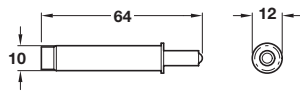

Soft close bracket 356.37.571 and damper 356.37.650

Soft close damper

- > Grey plastic
- > For use with heavy duty doors
- > 1 set consists of:
 - 25x Soft close dampers
- > Must be fitted 150 - 250 mm from hinge side in the cabinet
- > Order qty: 1 set

Finish	Cat. No.
Grey	356.37.650

Soft close bracket

- > Plastic
- > Set consists of:
 - 25x Soft close brackets
- > Order fixing screws separately
- > Order qty: 1 set

Finish	Cat. No.
Grey	356.37.571

Soft close bracket