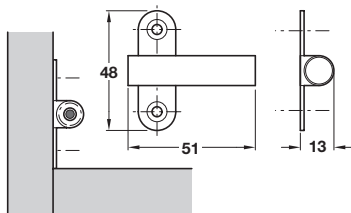

Finish	Cat. No.
Grey	356.37.650

Soft close bracket

- > Plastic
- > Set consists of:
 - 25x Soft close brackets
- > Order fixing screws separately
- > Order qty: 1 set

Finish	Cat. No.
Grey	356.37.571

Soft close bracket

- > Plastic
- > 1 set consists of:
 - 25x Soft close brackets
- > Order fixing screws separately
- > Order qty: 1 set

Finish	Cat. No.
Grey	356.37.591

Soft close damper and bracket set

- > Plastic
- > 1 set consists of:
 - 10x Soft close dampers
 - 10x Soft close brackets
- > Order fixing screws separately
- > Order qty: 1 set