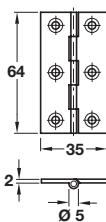

## Broad style hinge

- > With brass pin
- > Brass
- > Order fixing screws separately
- > Order qty: 1 pc

Finish	Cat. No.
Self colour	354.19.008

## Broad style hinge

- > With brass pin
- > Brass
- > Order fixing screws separately
- > Order qty: 1 pc

Finish	Cat. No.
Self colour	354.19.017
Polished brass	354.19.810
Polished chrome	354.19.210
Satin chrome	354.19.417

## Broad style hinge

- > With brass pin
- > Brass
- > Order fixing screws separately
- > Order qty: 1 pc

Finish	Cat. No.
Self colour	354.19.018

## Broad style hinge

- > With brass pin
- > Brass
- > Order fixing screws separately
- > Order qty: 1 pc

Finish	Cat. No.
Self colour	354.19.026
Polished brass	354.19.820
Polished chrome	354.19.220
Satin chrome	354.19.426
Pewter	354.19.926
Imitation antique bronze	354.19.120*