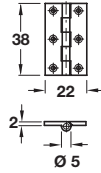

## Broad style hinge

- > With brass pin
- > Brass
- > Order fixing screws separately
- > Order qty: 1 pc

Finish	Cat. No.
Self colour	354.19.008

## Broad style hinge

- > With brass pin
- > Brass
- > Order fixing screws separately
- > Order qty: 1 pc

Finish	Cat. No.
Self colour	354.19.017
Polished brass	354.19.810
Polished chrome	354.19.210
Satin chrome	354.19.417

## Broad style hinge

- > With brass pin
- > Brass
- > Order fixing screws separately
- > Order qty: 1 pc

Finish	Cat. No.
Self colour	354.19.018

## Broad style hinge

- > With brass pin
- > Brass
- > Order fixing screws separately
- > Order qty: 1 pc

Finish	Cat. No.
Self colour	354.19.026
Polished brass	354.19.820
Polished chrome	354.19.220
Satin chrome	354.19.426
Pewter	354.19.926
Imitation antique bronze	354.19.120*