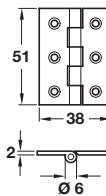

## Broad style hinge

- > With brass pin
- > Brass
- > Order fixing screws separately
- > Order qty: 1 pc

Finish	Cat. No.
Self colour	354.19.008

## Broad style hinge

- > With brass pin
- > Brass
- > Order fixing screws separately
- > Order qty: 1 pc

Finish	Cat. No.
Self colour	354.19.017
Polished brass	354.19.810
Polished chrome	354.19.210
Satin chrome	354.19.417

## Broad style hinge

- > With brass pin
- > Brass
- > Order fixing screws separately
- > Order qty: 1 pc

Finish	Cat. No.
Self colour	354.19.018

## Broad style hinge

- > With brass pin
- > Brass
- > Order fixing screws separately
- > Order qty: 1 pc

Finish	Cat. No.
Self colour	354.19.026
Polished brass	354.19.820
Polished chrome	354.19.220
Satin chrome	354.19.426
Pewter	354.19.926
Imitation antique bronze	354.19.120*