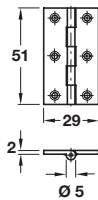

## Broad style hinge

- > With brass pin
- > Brass
- > Order fixing screws separately
- > Order qty: 1 pc

Finish	Cat. No.
Self colour	354.19.008

## Broad style hinge

- > With brass pin
- > Brass
- > Order fixing screws separately
- > Order qty: 1 pc

Finish	Cat. No.
Self colour	354.19.017
Polished brass	354.19.810
Polished chrome	354.19.210
Satin chrome	354.19.417

## Broad style hinge

- > With brass pin
- > Brass
- > Order fixing screws separately
- > Order qty: 1 pc

Finish	Cat. No.
Self colour	354.19.018

## Broad style hinge

- > With brass pin
- > Brass
- > Order fixing screws separately
- > Order qty: 1 pc

Finish	Cat. No.
Self colour	354.19.026
Polished brass	354.19.820
Polished chrome	354.19.220
Satin chrome	354.19.426
Pewter	354.19.926
Imitation antique bronze	354.19.120*