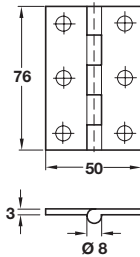

Heavy gauge butt hinge

- > Unwashed but with extra thick flaps
- > Brass with brass pin
- > Order fixing screws separately
- > Order qty: Multiples of 20 pcs

Finish	Cat. No.
Self colour	354.10.540
Polished brass	354.10.840
Polished chrome	354.10.240

Heavy gauge butt hinge

- > Unwashed but with extra thick flaps
- > Brass with brass pin
- > Order fixing screws separately
- > Order qty: 1 pc

Finish	Cat. No.
Self colour	921.08.408
Polished brass	921.08.430
Polished chrome	921.08.435

Finish	50 x 38 mm	63 x 35 mm
Satin nickel-plated	354.43.610	-
Polished brass	354.43.510	-
Polished chrome	354.43.210	354.43.211
Satin chrome	354.43.410	354.43.411