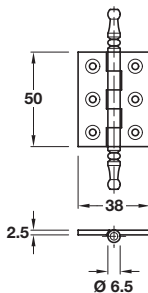

Heavy gauge butt hinge

- > Unwashed but with extra thick flaps
- > Brass with brass pin
- > Order fixing screws separately
- > Order qty: 1 pc

Finish	Cat. No.
Self colour	921.08.408
Polished brass	921.08.430
Polished chrome	921.08.435

Steeple finial butt hinge

- > Threaded detachable steeple finial, unwashed
- > Brass
- > Order qty: 1 pc

Finish	Cat. No.
Satin nickel-plated	354.43.600
Antique bronze	354.43.100

Ball finial butt hinge

- > Threaded detachable ball finial, unwashed
- > Brass
- > Order qty: 1 pc

Finish	50 x 38 mm	63 x 35 mm
Satin nickel-plated	354.43.610	-
Polished brass	354.43.510	-
Polished chrome	354.43.210	354.43.211
Satin chrome	354.43.410	354.43.411