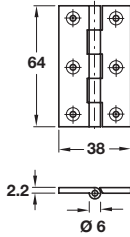

Heavy gauge butt hinge

- > Unwashed but with extra thick flaps
- > Brass with brass pin
- > Order qty: 1 pc

Finish	Cat. No.
Self colour	354.10.532
Polished brass	354.10.830
Polished chrome	354.10.230
Satin chrome	354.10.432

Heavy gauge butt hinge

- > Unwashed but with extra thick flaps
- > Brass with brass pin
- > Order fixing screws separately
- > Order qty: Multiples of 20 pcs

Finish	Cat. No.
Self colour	354.10.540
Polished brass	354.10.840
Polished chrome	354.10.240

Finish	50 x 38 mm	63 x 35 mm
Satin nickel-plated	354.43.610	-
Polished brass	354.43.510	-
Polished chrome	354.43.210	354.43.211
Satin chrome	354.43.410	354.43.411