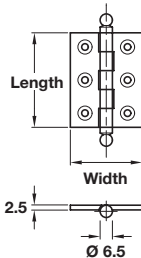

Steeple finial butt hinge

- > Threaded detachable steeple finial, unwashed
- > Brass
- > Order qty: 1 pc

Finish	Cat. No.
Satin nickel-plated	354.43.600
Antique bronze	354.43.100

Ball finial butt hinge

- > Threaded detachable ball finial, unwashed
- > Brass
- > Order qty: 1 pc

Finish	50 x 38 mm	63 x 35 mm
Satin nickel-plated	354.43.610	-
Polished brass	354.43.510	-
Polished chrome	354.43.210	354.43.211
Satin chrome	354.43.410	354.43.411