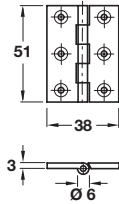

Heavy gauge butt hinge

- > Unwashed but with extra thick flaps
- > Brass with brass pin
- > Order qty: 1 pc

Finish	Cat. No.
Self colour	354.10.532
Polished brass	354.10.830
Polished chrome	354.10.230
Satin chrome	354.10.432

Heavy gauge butt hinge

- > Unwashed but with extra thick flaps
- > Brass with brass pin
- > Order fixing screws separately
- > Order qty: Multiples of 20 pcs

Finish	Cat. No.
Self colour	354.10.540
Polished brass	354.10.840
Polished chrome	354.10.240

Finish	50 x 38 mm	63 x 35 mm
Satin nickel-plated	354.43.610	-
Polished brass	354.43.510	-
Polished chrome	354.43.210	354.43.211
Satin chrome	354.43.410	354.43.411