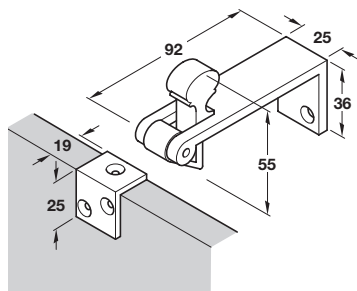

Counterflap catch

- > Brass
- > Order qty: 1 pc

Finish	Cat. No.
Polished brass	521.32.800
Polished chrome	521.32.200
Satin chrome	521.32.400