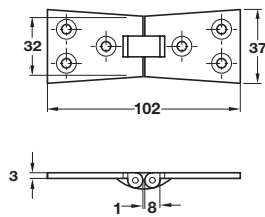

Narrow butt hinge

- > Riveted pin
- > Galvanized steel
- > Order qty: 1 pc

| Finish | Cat. No. |
|------------------|------------|
| Galvanized steel | 354.01.942 |

Counterflap hinge

- > Brass with brass pin
- > Counterflap catch shown below
- > Order fixing screws separately
- > Order qty: 1 pc