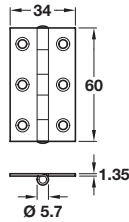

Stainless steel butt hinge

- > Unwashed, with stainless steel fixed spun pin
- > Grade 4 corrosion resistance
- > Stainless steel
- > Order qty: 1 pc

| Finish | Cat. No. |
|--------------------------|------------|
| Satin stainless steel | 921.08.100 |
| Polished stainless steel | 926.91.031 |

Narrow butt hinge

- > Riveted pin
- > Galvanized steel
- > Order qty: 1 pc

| Finish | Cat. No. |
|------------------|------------|
| Galvanized steel | 354.01.942 |

Counterflap hinge

- > Brass with brass pin
- > Counterflap catch shown below
- > Order fixing screws separately
- > Order qty: 1 pc