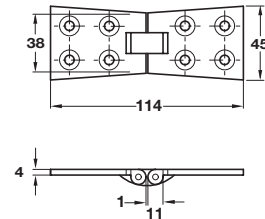

Counterflap hinge

- > Brass with brass pin
- > Counterflap catch shown below
- > Order fixing screws separately
- > Order qty: 1 pc

Finish	Cat. No.
Polished brass	926.95.218
Polished chrome	926.95.212
Satin chrome	926.95.214