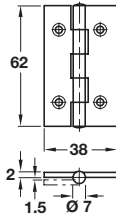

Stainless steel butt hinge

- > Unwashed, with stainless steel fixed spun pin
- > Grade 4 corrosion resistance
- > Stainless steel
- > Order qty: 1 pc

| Finish | Cat. No. |
|--------------------------|------------|
| Satin stainless steel | 921.08.100 |
| Polished stainless steel | 926.91.031 |

Narrow butt hinge

- > Riveted pin
- > Galvanized steel
- > Order qty: 1 pc

| Finish | Cat. No. |
|------------------|------------|
| Galvanized steel | 354.01.942 |

Counterflap hinge

- > Brass with brass pin
- > Counterflap catch shown below
- > Order fixing screws separately
- > Order qty: 1 pc