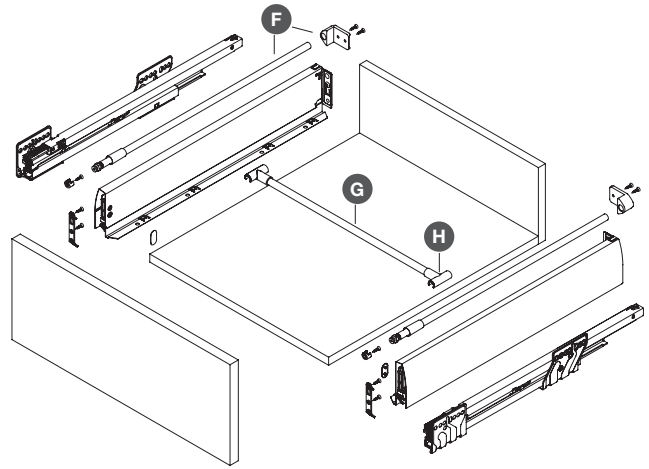

ROUND GALLERY RAILING FOR NOVA PRO DELUXE

Round gallery rails for use with Nova Pro Deluxe standard drawers to create Nova Pro Deluxe pan drawers.

Round railing set

- > Set includes:
 - 2x Side rail
 - 2x Bracket for connecting to wooden drawer back
- > Metallic RAL 9006 or White RAL 9010 rail
- > *Anthracite grey RAL 7016
- > Order qty: 1 set

Length	Metallic RAL 9006 with grey* fixings	White RAL 9010 with white fixings
270 mm	558.02.927	-
300 mm	558.02.930	558.02.730
350 mm	558.02.935	558.02.735
400 mm	558.02.940	558.02.740
450 mm	558.02.945	558.02.745
500 mm	558.02.950	558.02.750
550 mm	558.02.955	558.02.755
600 mm	558.02.960	558.02.760
650 mm	558.02.965	558.02.765

Round rail divider, to cut to length

- > 1100 mm, for cutting to length, (air Soft-close; inside cabinet width - 69 mm, liquid Soft-close®; inside cabinet width - 71 mm)
- > Order qty: 1 pc

To suit finish	Metallic RAL 9006	White RAL 9010
Cat. No.	558.01.198	558.01.792

Clips for round divider rail

- > For use with round divider rail **G**
- > Order qty: 1 pc (2 pcs required per divider rail)

To suit finish	Anthracite grey RAL 7016	White RAL 9010
Cat. No.	558.01.501	558.01.703