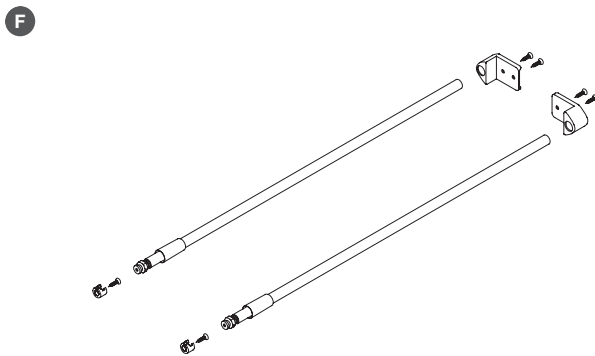

ROUND GALLERY RAILING FOR NOVA PRO DELUXE

Round gallery rails for use with Nova Pro Deluxe standard drawers to create Nova Pro Deluxe pan drawers.

Round railing set

- > Set includes:
 - 2x Side rail
 - 2x Bracket for connecting to wooden drawer back
- > Metallic RAL 9006 or White RAL 9010 rail
- > *Anthracite grey RAL 7016
- > Order qty: 1 set

Length	Metallic RAL 9006 with grey* fixings	White RAL 9010 with white fixings
270 mm	558.02.927	-
300 mm	558.02.930	558.02.730
350 mm	558.02.935	558.02.735
400 mm	558.02.940	558.02.740
450 mm	558.02.945	558.02.745
500 mm	558.02.950	558.02.750
550 mm	558.02.955	558.02.755
600 mm	558.02.960	558.02.760
650 mm	558.02.965	558.02.765

Round rail divider, to cut to length

- > 1100 mm, for cutting to length, (air Soft-close; inside cabinet width - 69 mm, liquid Soft-close®; inside cabinet width - 71 mm)
- > Order qty: 1 pc

To suit finish	Metallic RAL 9006	White RAL 9010
Cat. No.	558.01.198	558.01.792

Clips for round divider rail

- > For use with round divider rail **G**
- > Order qty: 1 pc (2 pcs required per divider rail)

To suit finish	Anthracite grey RAL 7016	White RAL 9010
Cat. No.	558.01.501	558.01.703