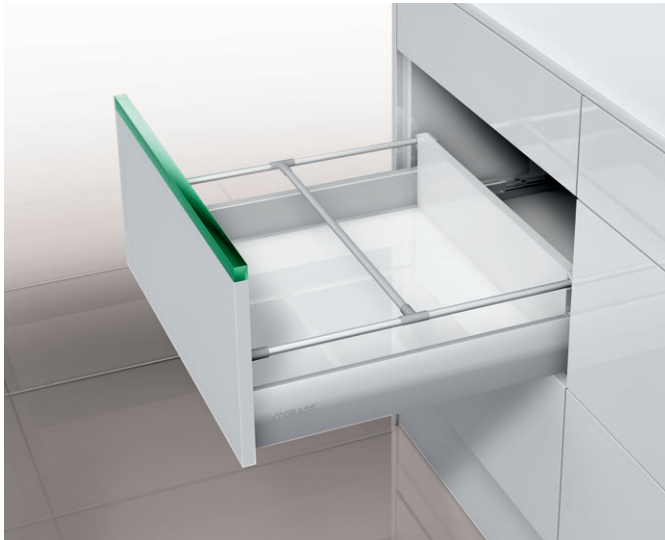

ROUND GALLERY RAILING FOR NOVA PRO DELUXE

Round gallery rails for use with Nova Pro Deluxe standard drawers to create Nova Pro Deluxe pan drawers.

Round railing set

- > Set includes:
 - 2x Side rail
 - 2x Bracket for connecting to wooden drawer back
- > Metallic RAL 9006 or White RAL 9010 rail
- > *Anthracite grey RAL 7016
- > Order qty: 1 set

Length	Metallic RAL 9006 with grey* fixings	White RAL 9010 with white fixings
270 mm	558.02.927	-
300 mm	558.02.930	558.02.730
350 mm	558.02.935	558.02.735
400 mm	558.02.940	558.02.740
450 mm	558.02.945	558.02.745
500 mm	558.02.950	558.02.750
550 mm	558.02.955	558.02.755
600 mm	558.02.960	558.02.760
650 mm	558.02.965	558.02.765

Round rail divider, to cut to length

- > 1100 mm, for cutting to length, (air Soft-close; inside cabinet width - 69 mm, liquid Soft-close®; inside cabinet width - 71 mm)
- > Order qty: 1 pc

To suit finish	Metallic RAL 9006	White RAL 9010
Cat. No.	558.01.198	558.01.792