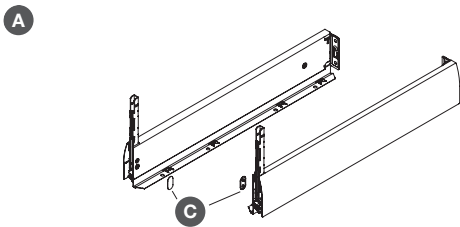

# NOVA PRO CRYSTAL DELUXE INTERNAL PAN DRAWER WITH GLASS SIDES AND GLASS FRONT PANEL

Glass sides and front panel for internal drawers, or free choice of material for slide in drawer side elements.

Installation information is shown on pages **60-61**

- > Fully synchronised runner technology without midway knock
- > Elegant add on system integrated in the drawer side, free choice of material for slide in elements.
- > 3 dimensional front adjustment (including tilt adjust) for perfect alignment of drawers
- > Drawer front can be fitted and removed without tools
- > Width of bottom and back panel is the same
- > Optimal use of storage space due to straight inside narrow surfaces and narrow construction
- > High gloss hygienic finish sides due to paint and lacquer

## Nova Pro Crystal deluxe drawer sides, 90 mm high

- > 90 mm high with front bracket, for left and right hand use
- > Order qty: 1 pair

Length	Metallic RAL 9006	White RAL 9010
400 mm	553.08.203	553.08.703
450 mm	553.08.204	553.08.704
500 mm	553.08.205	553.08.705
550 mm	553.08.206	553.08.706