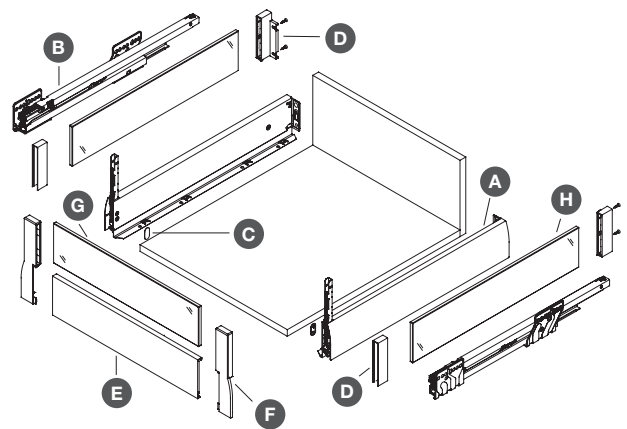

# NOVA PRO CRYSTAL DELUXE INTERNAL PAN DRAWER WITH GLASS SIDES AND GLASS FRONT PANEL

Glass sides and front panel for internal drawers, or free choice of material for slide in drawer side elements.

Installation information is shown on pages **60-61**

- > Fully synchronised runner technology without midway knock
- > Elegant add on system integrated in the drawer side, free choice of material for slide in elements.
- > 3 dimensional front adjustment (including tilt adjust) for perfect alignment of drawers
- > Drawer front can be fitted and removed without tools
- > Width of bottom and back panel is the same
- > Optimal use of storage space due to straight inside narrow surfaces and narrow construction
- > High gloss hygienic finish sides due to paint and lacquer

## Nova Pro Crystal deluxe drawer sides, 90 mm high

- > 90 mm high with front bracket, for left and right hand use
- > Order qty: 1 pair

Length	Metallic RAL 9006	White RAL 9010
400 mm	553.08.203	553.08.703
450 mm	553.08.204	553.08.704
500 mm	553.08.205	553.08.705
550 mm	553.08.206	553.08.706