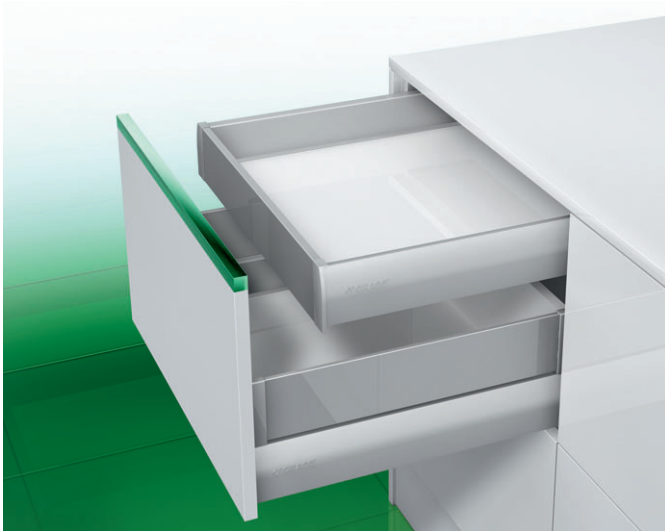

# NOVA PRO CRYSTAL DELUXE INTERNAL PAN DRAWER WITH GLASS SIDES AND GLASS FRONT PANEL

Glass sides and front panel for internal drawers, or free choice of material for slide in drawer side elements.

Installation information is shown on pages **60-61**

- > Fully synchronised runner technology without midway knock
- > Elegant add on system integrated in the drawer side, free choice of material for slide in elements.
- > 3 dimensional front adjustment (including tilt adjust) for perfect alignment of drawers
- > Drawer front can be fitted and removed without tools
- > Width of bottom and back panel is the same
- > Optimal use of storage space due to straight inside narrow surfaces and narrow construction
- > High gloss hygienic finish sides due to paint and lacquer

## Nova Pro Crystal deluxe drawer sides, 90 mm high

- > 90 mm high with front bracket, for left and right hand use
- > Order qty: 1 pair

Length	Metallic RAL 9006	White RAL 9010
400 mm	553.08.203	553.08.703
450 mm	553.08.204	553.08.704
500 mm	553.08.205	553.08.705
550 mm	553.08.206	553.08.706