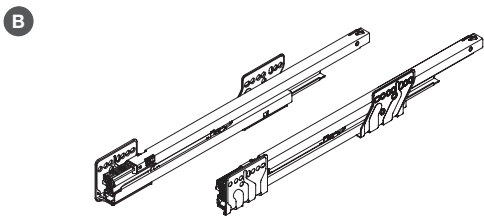

- > Fully synchronised runner technology without midway knock
- > Elegant add on system integrated in the drawer side, free choice of material for slide in elements.
- > 3 dimensional front adjustment (including tilt adjust) for perfect alignment of drawers
- > Drawer front can be fitted and removed without tools
- > Width of bottom and back panel is the same
- > Optimal use of storage space due to straight inside narrow surfaces and narrow construction
- > High gloss hygienic finish sides due to paint and lacquer

**YOU ALSO NEED:**

- DRAWER BACKS & BASES**  
Pages 82-83
- OPTIONAL ACCESSORIES**  
Pages 80-81

## Nova Pro Crystal deluxe drawer sides, 90 mm high

- > 90 mm high with front bracket, for left and right hand use
- > Order qty: 1 pair

Length	Metallic RAL 9006	White RAL 9010
400 mm	553.08.203	553.08.703
450 mm	553.08.204	553.08.704
500 mm	553.08.205	553.08.705
550 mm	553.08.206	553.08.706

## Nova Pro full extension drawer runners, soft close

- > 40 kg or 70 kg full extension soft close synchronised runners
- > Order qty: 1 pair

Length	40 kg	70 kg
400 mm	553.00.941	-
450 mm	553.00.946	553.01.946
500 mm	553.00.951	553.01.951
550 mm	553.00.956	553.01.956