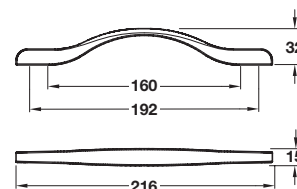

DUKE pull handle

- > Order M4 handle screws separately
- > Zinc alloy
- > Order qty: 1 pc

Finish	Cat. No.
Light bronze	111.34.106
Graphite	111.34.506

HENLEY bow handle

- > Order M4 handle screws separately
- > Zinc alloy
- > Order qty: 1 pc

Finish	Cat. No.
Light bronze	108.89.116
Graphite	108.89.516

DECORATIVE HANDLES 2015, © Häfele U.K. Ltd 2015. Dimensional data not binding. We reserve the right to alter specifications without notice.