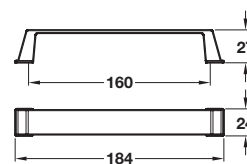

DUKE pull handle

- > Order M4 handle screws separately
- > Zinc alloy
- > Order qty: 1 pc

Finish	Cat. No.
Light bronze	111.34.106
Graphite	111.34.506

HENLEY bow handle

- > Order M4 handle screws separately
- > Zinc alloy
- > Order qty: 1 pc

Finish	Cat. No.
Light bronze	108.89.116
Graphite	108.89.516

DECORATIVE HANDLES 2015, © Häfele U.K. Ltd 2015. Dimensional data not binding. We reserve the right to alter specifications without notice.