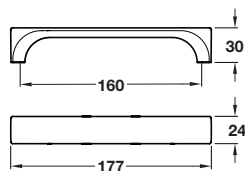

HOGARTH

HOGARTH pull handle

NEW

- > Order M4 handle screws separately
- > Zinc alloy
- > Order qty: 1 pc

Finish	Cat. No.
Polished chrome	111.21.266
Copper effect	111.21.066

TREND ALERT

“ Copper, warm gold and brass are the hottest new metallic accents. ”