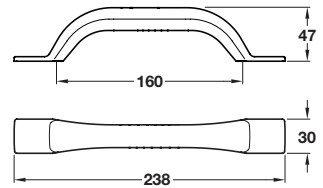

HANOVER pull handle

- > Order M4 handle screws separately
- > Aluminium
- > Order qty: 1 pc

Finish	Cat. No.
Polished chrome	110.46.236
Stainless steel effect	110.46.036

DRURY pull handle

- > Order M4 handle screws separately
- > Aluminium
- > Order qty: 1 pc

Finish	Cat. No.
Stainless steel effect	100.77.006

HANDY TIP

“ Remember, only ever use a dry cloth to clean a handle. ”

Micro fibre cloth 008.54.565

SEYMOUR pull handle

- > Order M4 handle screws separately
- > Aluminium, polished chrome finish
- > Order qty: 1 pc

Length	Hole centres	Cat. No.
170 mm	160 mm	111.21.246
330 mm	320 mm	111.21.249