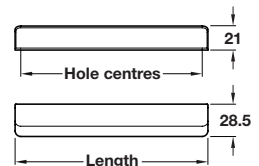

Finish	Cat. No.
Stainless steel effect	100.77.006

HANDY TIP

“ Remember, only ever use a dry cloth to clean a handle. ”

Micro fibre cloth 008.54.565

SEYMOUR pull handle

- > Order M4 handle screws separately
- > Aluminium, polished chrome finish
- > Order qty: 1 pc

Length	Hole centres	Cat. No.
170 mm	160 mm	111.21.246
330 mm	320 mm	111.21.249