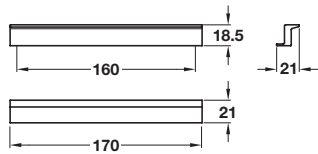

HANOVER pull handle

- > Order M4 handle screws separately
- > Aluminium
- > Order qty: 1 pc

Finish	Cat. No.
Polished chrome	110.46.236
Stainless steel effect	110.46.036

DRURY pull handle

- > Order M4 handle screws separately
- > Aluminium
- > Order qty: 1 pc

Length	Hole centres	Cat. No.
170 mm	160 mm	111.21.246
330 mm	320 mm	111.21.249