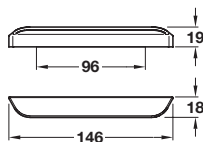

ELLIS pull handle

NEW

- > Order M4 handle screws separately
- > Zinc alloy
- > Order qty: 1 pc

| Finish | Cat. No. |
|-----------------|------------|
| Polished chrome | 120.72.200 |

FALSTAFF pull handle

NEW

- > Order M4 handle screws separately
- > Zinc alloy
- > Order qty: 1 pc

| Finish | Cat. No. |
|-----------------|------------|
| Polished chrome | 102.18.206 |

OXFORD pull handle

NEW

- > 2x M4 x 45 mm snap off screws included
- > Zinc alloy
- > Order qty: 1 pc

| Finish | Cat. No. |
|-----------------|------------|
| Polished chrome | 102.18.224 |

ROMILLY D Handle

- > Order M4 handle screws separately
- > Zinc alloy, brushed nickel finish
- > Order qty: 1 pc

| Length | Hole centres | Cat. No. |
|--------|--------------|------------|
| 172 mm | 160 mm | 106.69.676 |
| 204 mm | 192 mm | 106.69.677 |