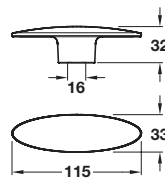

ELLIS pull handle

NEW

- > Order M4 handle screws separately
- > Zinc alloy
- > Order qty: 1 pc

| Finish | Cat. No. |
|-----------------|------------|
| Polished chrome | 120.72.200 |

FALSTAFF pull handle

NEW

- > Order M4 handle screws separately
- > Zinc alloy
- > Order qty: 1 pc

| Finish | Cat. No. |
|-----------------|------------|
| Polished chrome | 102.18.206 |

OXFORD pull handle

NEW

- > 2x M4 x 45 mm snap off screws included
- > Zinc alloy
- > Order qty: 1 pc

| Finish | Cat. No. |
|-----------------|------------|
| Polished chrome | 102.18.224 |

ROMILLY D Handle

- > Order M4 handle screws separately
- > Zinc alloy, brushed nickel finish
- > Order qty: 1 pc

| Length | Hole centres | Cat. No. |
|--------|--------------|------------|
| 172 mm | 160 mm | 106.69.676 |
| 204 mm | 192 mm | 106.69.677 |