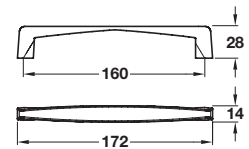

ELLIS pull handle

NEW

- > Order M4 handle screws separately
- > Zinc alloy
- > Order qty: 1 pc

| Finish | Cat. No. |
|-----------------|------------|
| Polished chrome | 120.72.200 |

FALSTAFF pull handle

NEW

- > Order M4 handle screws separately
- > Zinc alloy
- > Order qty: 1 pc

| Finish | Cat. No. |
|-----------------|------------|
| Polished chrome | 102.18.206 |

OXFORD pull handle

NEW

- > 2x M4 x 45 mm snap off screws included
- > Zinc alloy
- > Order qty: 1 pc

| Finish | Cat. No. |
|-----------------|------------|
| Polished chrome | 102.18.224 |

ROMILLY D Handle

- > Order M4 handle screws separately
- > Zinc alloy, brushed nickel finish
- > Order qty: 1 pc

| Length | Hole centres | Cat. No. |
|--------|--------------|------------|
| 172 mm | 160 mm | 106.69.676 |
| 204 mm | 192 mm | 106.69.677 |