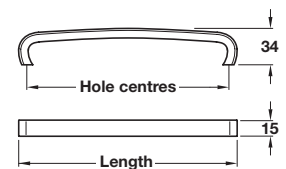

- > Order M4 handle screws separately
- > Zinc alloy
- > Order qty: 1 pc

| Finish | Cat. No. |
|-----------------|------------|
| Polished chrome | 102.18.206 |

OXFORD pull handle

NEW

- > 2x M4 x 45 mm snap off screws included
- > Zinc alloy
- > Order qty: 1 pc

| Finish | Cat. No. |
|-----------------|------------|
| Polished chrome | 102.18.224 |

ROMILLY D Handle

- > Order M4 handle screws separately
- > Zinc alloy, brushed nickel finish
- > Order qty: 1 pc

| Length | Hole centres | Cat. No. |
|--------|--------------|------------|
| 172 mm | 160 mm | 106.69.676 |
| 204 mm | 192 mm | 106.69.677 |