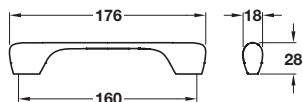

# MALLORY

MALLORY pull handle

MALLORY knob

NEW

NEW

- > Zinc alloy
- > Order qty: 1 pc

Finish	Cat. No.
Polished chrome	112.91.296

- > Zinc alloy
- > Order qty: 1 pc

Finish	Cat. No.
Polished chrome	112.91.280

DECORATIVE HANDLES 2015, © Häfele U.K. Ltd 2015. Dimensional data not binding. We reserve the right to alter specifications without notice.