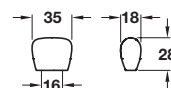

# MALLORY

MALLORY pull handle

MALLORY knob

NEW

NEW

- > Zinc alloy
- > Order qty: 1 pc

Finish	Cat. No.
Polished chrome	112.91.296

- > Zinc alloy
- > Order qty: 1 pc

Finish	Cat. No.
Polished chrome	112.91.280

DECORATIVE HANDLES 2015, © Häfele U.K. Ltd 2015. Dimensional data not binding. We reserve the right to alter specifications without notice.