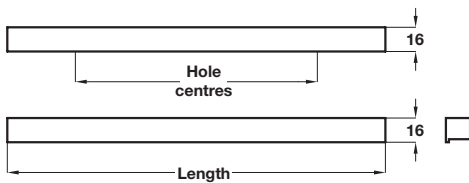

AVELINE

AVELINE pull handle

- > Aluminium
- > Order qty: 1 pc

Length	Hole centres	Polished chrome
80 mm	32 mm	110.46.911
250 mm	160 mm	110.46.916
350 mm	224 mm	110.46.917
550 mm	480 mm	110.46.918

TREND ALERT