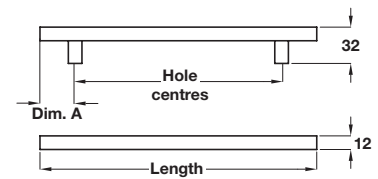

BARRINGTON

BARRINGTON bar handle, Ø 12 mm

DECORATIVE HANDLES 2015. © Häfele U.K. Ltd 2015. Dimensional data not binding. We reserve the right to alter specifications without notice.

- > Order M4 handle screws separately
- > Steel handle, stainless steel effect
- > Order qty: 1 pc

Length	Hole centres	Dim.A	Cat. No.
156 mm	96 mm	30 mm	103.46.601
188 mm	128 mm	30 mm	103.46.602
219 mm	160 mm	30 mm	103.46.603
244 mm	184 mm	30 mm	103.46.604
294 mm	234 mm	30 mm	103.46.605
344 mm	284 mm	30 mm	103.46.606
394 mm	334 mm	30 mm	103.46.607
444 mm	384 mm	30 mm	103.46.608
494 mm	434 mm	30 mm	103.46.609
510 mm	450 mm	30 mm	103.46.610
544 mm	484 mm	30 mm	103.46.611
579 mm	519 mm	30 mm	103.46.612
655 mm	595 mm	30 mm	103.46.613
706 mm	646 mm	30 mm	103.46.614
835 mm	775 mm	30 mm	103.46.615
844 mm	784 mm	30 mm	103.46.616
920 mm	860 mm	30 mm	103.46.617
960 mm	900 mm	30 mm	103.46.618
Additional centre support			
967 mm	907 mm	30 mm	103.47.601