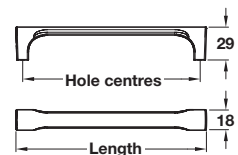

| Finish | Cat. No. |
|-----------------|------------|
| Satin nickel | 133.91.610 |
| Polished chrome | 133.91.210 |

ARCO bow handle

- > Order M4 handle screws separately
- > Zinc alloy
- > Order qty: 1 pc

| Length | Hole centres | Satin nickel | Polished chrome |
|--------|--------------|--------------|-----------------|
| 185 mm | 128 mm | 111.62.612 | 111.62.212 |
| 281 mm | 224 mm | 111.62.615 | 111.62.215 |

COLIBRI pull handle

- > Zinc alloy
- > Order qty: 1 pc

| Length | Hole centres | Polished chrome | Brushed nickel |
|--------|--------------|-----------------|----------------|
| 170 mm | 160 mm | 111.62.226 | 111.62.426 |
| 330 mm | 320 mm | 111.62.229 | 111.62.429 |