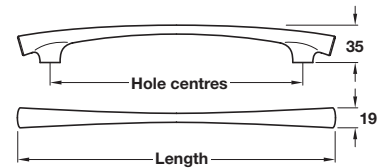

ARCO

DECORATIVE HANDLES 2015, © Häfele U.K. Ltd 2015. Dimensional data not binding. We reserve the right to alter specifications without notice.

ARCO knob

- > Order M4 handle screws separately
- > Zinc alloy
- > Order qty: 1 pc

| Finish | Cat. No. |
|-----------------|------------|
| Satin nickel | 133.91.610 |
| Polished chrome | 133.91.210 |

ARCO bow handle

- > Order M4 handle screws separately
- > Zinc alloy
- > Order qty: 1 pc

| Length | Hole centres | Satin nickel | Polished chrome |
|--------|--------------|--------------|-----------------|
| 185 mm | 128 mm | 111.62.612 | 111.62.212 |
| 281 mm | 224 mm | 111.62.615 | 111.62.215 |

COLIBRI pull handle

- > Zinc alloy
- > Order qty: 1 pc

| Length | Hole centres | Polished chrome | Brushed nickel |
|--------|--------------|-----------------|----------------|
| 170 mm | 160 mm | 111.62.226 | 111.62.426 |
| 330 mm | 320 mm | 111.62.229 | 111.62.429 |