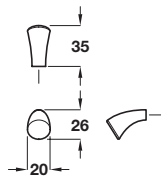

ARCO

DECORATIVE HANDLES 2015, © Häfele U.K. Ltd 2015. Dimensional data not binding. We reserve the right to alter specifications without notice.

ARCO knob

- > Order M4 handle screws separately
- > Zinc alloy
- > Order qty: 1 pc

| Finish | Cat. No. |
|-----------------|------------|
| Satin nickel | 133.91.610 |
| Polished chrome | 133.91.210 |

ARCO bow handle

- > Order M4 handle screws separately
- > Zinc alloy
- > Order qty: 1 pc

| Length | Hole centres | Satin nickel | Polished chrome |
|--------|--------------|--------------|-----------------|
| 185 mm | 128 mm | 111.62.612 | 111.62.212 |
| 281 mm | 224 mm | 111.62.615 | 111.62.215 |

COLIBRI pull handle

- > Zinc alloy
- > Order qty: 1 pc

| Length | Hole centres | Polished chrome | Brushed nickel |
|--------|--------------|-----------------|----------------|
| 170 mm | 160 mm | 111.62.226 | 111.62.426 |
| 330 mm | 320 mm | 111.62.229 | 111.62.429 |