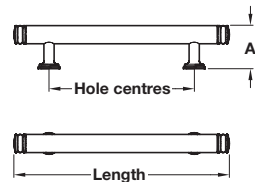

CORONA

CORONA knob

CORONA pull handle

- > Brass, polished nickel finish
- > Order qty: 1 pc

Diameter	Dim. A	Cat. No.
Ø 32 mm	29 mm	102.66.711
Ø 38 mm	33 mm	102.66.712
Ø 50 mm	33 mm	102.66.713

- > Brass, polished nickel finish
- > Order qty: 1 pc

Length	Hole centres	Dim. A	Cat. No.
192 mm	128 mm	39 mm	100.62.715
305 mm	224 mm	46 mm	100.62.717

DECORATIVE HANDLES 2015, © Häfele U.K. Ltd 2015. Dimensional data not binding. We reserve the right to alter specifications without notice.