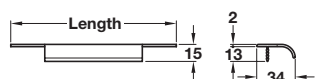

Profile handle

- > Aluminium
- > Order qty: 1 pc

Length	Matt alumin.	Pol. alumin.
146 mm	126.44.900	126.44.930
296 mm	126.44.901	126.44.931
396 mm	126.44.902	126.44.932
446 mm	126.44.903	126.44.933
496 mm	126.44.904	126.44.934
596 mm	126.44.905	126.44.935
796 mm	126.44.907	126.44.937
996 mm	126.44.909	126.44.939

PORTOBELLO profile handle

- > Groove mounted, suitable for 19 mm door thickness
- > Aluminium, stainless steel effect finish
- > Order qty: 1 pc

Length	Cat. No.
148 mm	126.45.010
198 mm	126.45.011
248 mm	126.45.012
298 mm	126.45.013
348 mm	126.45.014
398 mm	126.45.015
448 mm	126.45.016
498 mm	126.45.017
598 mm	126.45.018
698 mm	126.45.019
798 mm	126.45.020
898 mm	126.45.021
998 mm	126.45.022
1198 mm	126.45.023