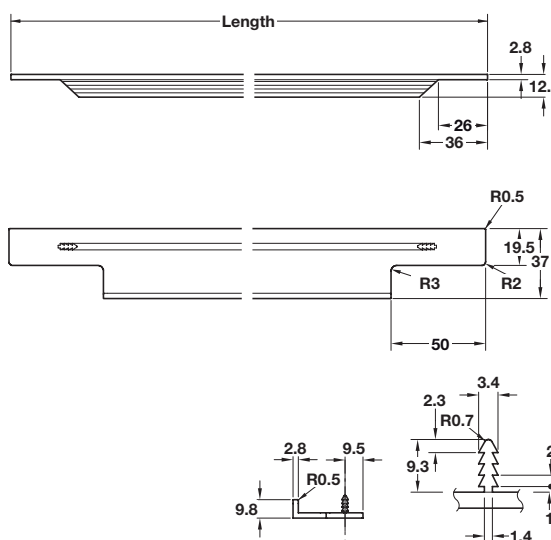

Profile handle

- > Aluminium
- > Order qty: 1 pc

Length	Matt alumin.	Pol. alumin.
146 mm	126.44.900	126.44.930
296 mm	126.44.901	126.44.931
396 mm	126.44.902	126.44.932
446 mm	126.44.903	126.44.933
496 mm	126.44.904	126.44.934
596 mm	126.44.905	126.44.935
796 mm	126.44.907	126.44.937
996 mm	126.44.909	126.44.939

PORTOBELLO profile handle

- > Groove mounted, suitable for 19 mm door thickness
- > Aluminium, stainless steel effect finish
- > Order qty: 1 pc

Length	Cat. No.
148 mm	126.45.010
198 mm	126.45.011
248 mm	126.45.012
298 mm	126.45.013
348 mm	126.45.014
398 mm	126.45.015
448 mm	126.45.016
498 mm	126.45.017
598 mm	126.45.018
698 mm	126.45.019
798 mm	126.45.020
898 mm	126.45.021
998 mm	126.45.022
1198 mm	126.45.023