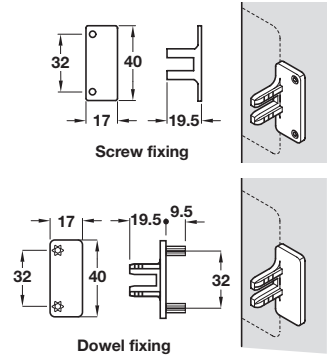

GOLA Original system C profile, for horizontal fixing between doors and drawers

> Order connectors and caps separately, shown below

- > For fixing between doors and drawers
- > Anodised aluminium
- > Order qty: 1 pc (1 pc = 1 length)

Length	Cat. No.
3.9 m	126.47.900

GOLA Original system B/C profile connector

- > For connecting profile to cabinet inside panel
- > Screw or dowel fixing
- > Black plastic
- > Order qty: 1 pair

Type	Screw fixing	Dowel fixing
Cat. No.	712.63.511	712.63.521

GOLA Original system C profile trim caps

- > Grey plastic
- > Order qty: 1 pair

Type	Exterior trim caps	Interior trim caps
Cat. No.	126.47.590	126.47.591

Internal/external corners

- > For connecting profiles, for internal or external corners
- > Plastic
- > Order qty: 1 pair

Finish	Cat. No.
Grey	126.48.592

DECORATIVE HANDLES 2015, © Häfele U.K. Ltd 2015. Dimensional data not binding. We reserve the right to alter specifications without notice.