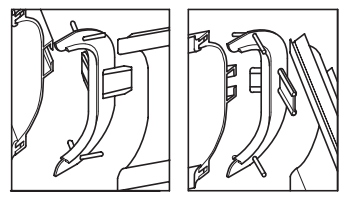

GOLA Original system C profile, for horizontal fixing between doors and drawers

> Order connectors and caps separately, shown below

- > For fixing between doors and drawers
- > Anodised aluminium
- > Order qty: 1 pc (1 pc = 1 length)

Length	Cat. No.
3.9 m	126.47.900

GOLA Original system B/C profile connector

- > For connecting profile to cabinet inside panel
- > Screw or dowel fixing
- > Black plastic
- > Order qty: 1 pair

Type	Screw fixing	Dowel fixing
Cat. No.	712.63.511	712.63.521

GOLA Original system C profile trim caps

- > Grey plastic
- > Order qty: 1 pair

Type	Exterior trim caps	Interior trim caps
Cat. No.	126.47.590	126.47.591

Internal/external corners

- > For connecting profiles, for internal or external corners
- > Plastic
- > Order qty: 1 pair