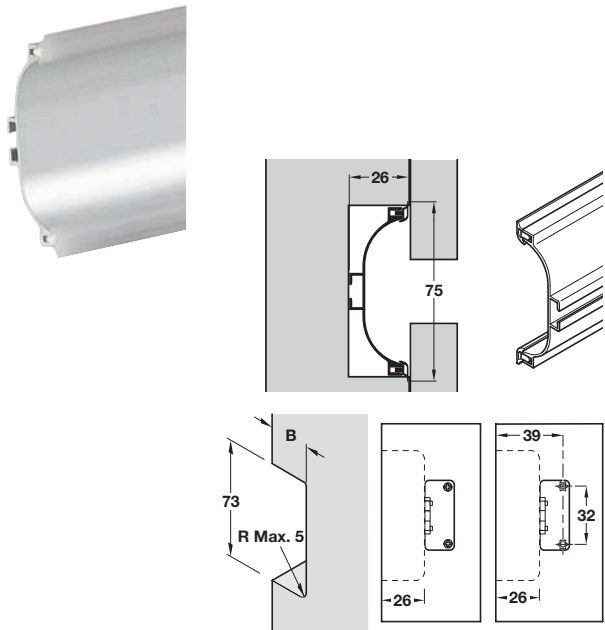

GOLA Original system C profile, for horizontal fixing between doors and drawers

> Order connectors and caps separately, shown below

- > For fixing between doors and drawers
- > Anodised aluminium
- > Order qty: 1 pc (1 pc = 1 length)

Length	Cat. No.
3.9 m	126.47.900

GOLA Original system B/C profile connector

- > For connecting profile to cabinet inside panel
- > Screw or dowel fixing
- > Black plastic
- > Order qty: 1 pair

Type	Screw fixing	Dowel fixing
Cat. No.	712.63.511	712.63.521

GOLA Original system C profile trim caps

- > Grey plastic
- > Order qty: 1 pair

Type	Exterior trim caps	Interior trim caps
Cat. No.	126.47.590	126.47.591

Internal/external corners

- > For connecting profiles, for internal or external corners
- > Plastic
- > Order qty: 1 pair

Finish	Cat. No.
Grey	126.48.592

DECORATIVE HANDLES 2015, © Häfele U.K. Ltd 2015. Dimensional data not binding. We reserve the right to alter specifications without notice.