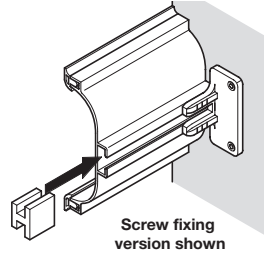

GOLA Original system C profile, for horizontal fixing between doors and drawers

> Order connectors and caps separately, shown below

- > For fixing between doors and drawers
- > Anodised aluminium
- > Order qty: 1 pc (1 pc = 1 length)

Length	Cat. No.
3.9 m	126.47.900

GOLA Original system B/C profile connector

- > For connecting profile to cabinet inside panel
- > Screw or dowel fixing
- > Black plastic
- > Order qty: 1 pair

Type	Screw fixing	Dowel fixing
Cat. No.	712.63.511	712.63.521