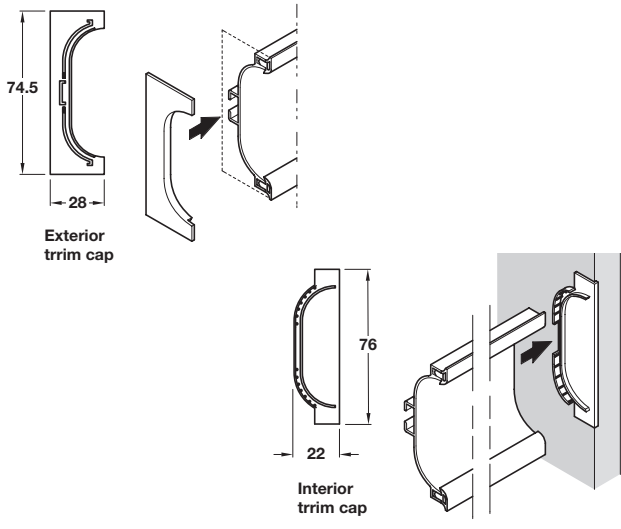

GOLA Original system C profile, for horizontal fixing between doors and drawers

> Order connectors and caps separately, shown below

- > For fixing between doors and drawers
- > Anodised aluminium
- > Order qty: 1 pc (1 pc = 1 length)

Length	Cat. No.
3.9 m	126.47.900

GOLA Original system B/C profile connector

- > For connecting profile to cabinet inside panel
- > Screw or dowel fixing
- > Black plastic
- > Order qty: 1 pair

Type	Screw fixing	Dowel fixing
Cat. No.	712.63.511	712.63.521

GOLA Original system C profile trim caps

- > Grey plastic
- > Order qty: 1 pair

Type	Exterior trim caps	Interior trim caps
Cat. No.	126.47.590	126.47.591

Internal/external corners

- > For connecting profiles, for internal or external corners
- > Plastic
- > Order qty: 1 pair

Finish	Cat. No.
Grey	126.48.592

DECORATIVE HANDLES 2015, © Häfele U.K. Ltd 2015. Dimensional data not binding. We reserve the right to alter specifications without notice.